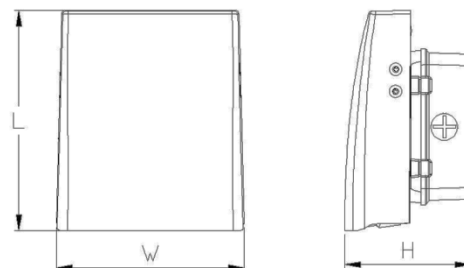

*L70 hours are IES TM-21-11 calculated hours.

Applications

Wall Mount

- Loading Docks
- Entrances
- Parking Areas
- Perimeter
- Underpasses

Flood Applications

- Signage
- Building Façade
- Displays
- Security Lighting

Warranty and Listings

- UL/cUL Listed for wet locations (-40°C to 40°C / -40°F to 104°F)
- IP65 rated
- Complies with FCC Part 15, class B
- 5-year warranty on all electronics and housing.

Dimensions

Models	L (in.)	W (in.)	H (in.)
VL505P	9	7.6	4.5
VL1205P	13	11	5.5