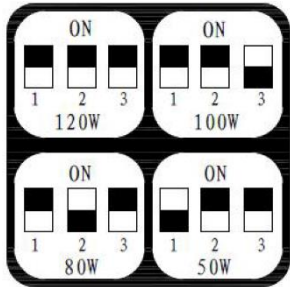

Versalite LED Wallpack

VL Series – Wattage Selectable

Gen-2 Premium Series

Project:	
Catalog#:	
Approved by:	

Wattage Selection