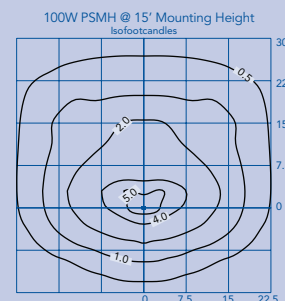

**RAPID SHIP MODELS
AVAILABLE FOR NEXT DAY SHIPMENT**

- SWPG-100-MH-4T

Project:	
Catalog#:	
Approved by:	

HID/CFL Fixtures

ORDERING INFORMATION					
Catalog #	Watts	Volts †	Ballast	ANSI	Lamp Part #
SWPG-100-MH-4T	100 PSMH	4T	HX-HPF	M90/E	MH100/U/MED

PHOTOMETRICS

† 4T = 120, 208, 240, 277 volts (pre-wired to 277)

Specifications subject to change without notice.