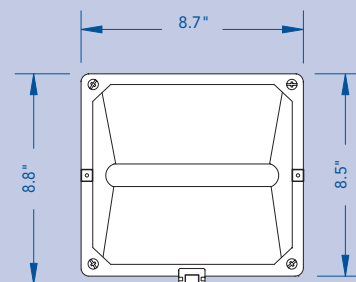

ACCESSORIES (sold separately)	
Catalog #	Description
WPMP	Die-cast wall pack mounting plate with locknut, O-ring, and weatherproof gasket *
BPC120	Button photocell - 120v

*Limited Quantities Available

DIMENSIONS