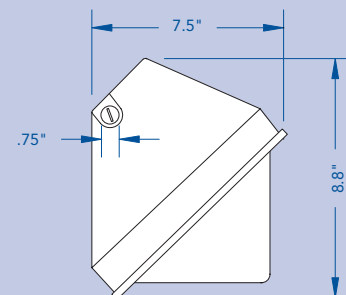

ACCESSORIES (sold separately)	
Catalog #	Description
WPMP	Die-cast wall pack mounting plate with locknut, O-ring, and weatherproof gasket *
BPC120	Button photocell - 120v

*Limited Quantities Available

DIMENSIONS