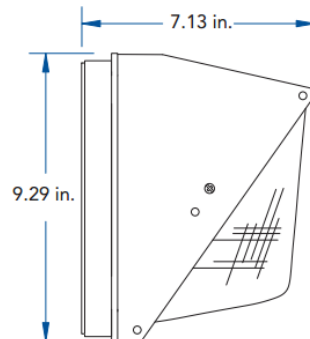

Dimensions