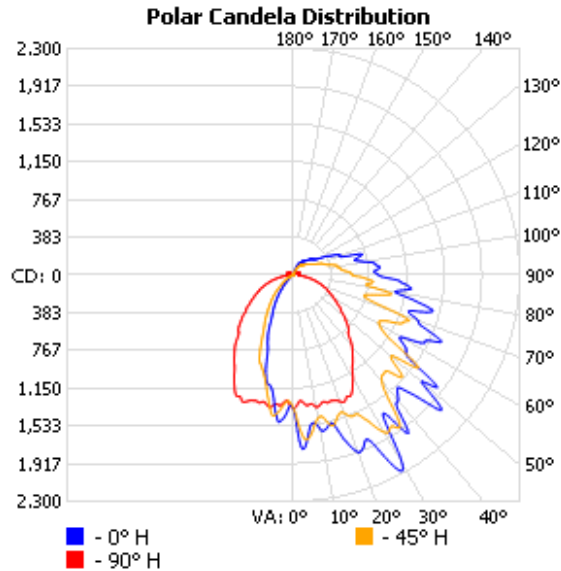

Note: Order with (-M) for title 24 compliance in CA

Applications

Ideal for parking facilities, entry ways, perimeter/pathway lighting for underpasses.

Dimensions

Proudly Assembled IN THE USA*

Cross Reference Chart				
Comparable to HID		LED Replacement		Energy Savings
Source	Input Watts ¹	Model #	Input Watts	Percentage
150W	185	MWP-5055R-LED-MV	51	72%
100W	129	MWP-5040R-LED-MV	41	68%

*Foreign and domestic components.

Photometric Details (Data shown for MWP-5055R model at 12ft. mounting height)

Illuminance at a Distance

	Center Beam fc	Beam Width	
2.0ft	338.9 fc	4.2 ft	3.3 ft
4.0ft	84.7 fc	8.5 ft	6.5 ft
6.0ft	37.7 fc	12.7 ft	9.8 ft
8.0ft	21.2 fc	17.0 ft	13.0 ft
10.0ft	13.6 fc	21.2 ft	16.3 ft
12.0ft	9.4 fc	25.5 ft	19.5 ft