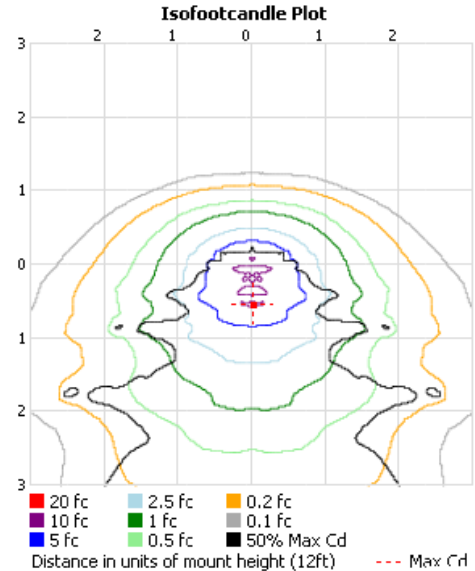

Note: Order with (-M) for title 24 compliance in CA

Applications

Ideal for parking facilities, entry ways, perimeter/pathway lighting for underpasses.

Dimensions

Proudly Assembled IN THE USA*

Cross Reference Chart				
Comparable to HID		LED Replacement		Energy Savings
Source	Input Watts ¹	Model #	Input Watts	Percentage
150W	185	MWP-5055R-LED-MV	51	72%
100W	129	MWP-5040R-LED-MV	41	68%

*Foreign and domestic components.

Photometric Details (Data shown for MWP-5055R model at 12ft. mounting height)

Illuminance at a Distance

	Center Beam fc	Beam Width	
2.0ft	338.9 fc	4.2 ft	3.3 ft
4.0ft	84.7 fc	8.5 ft	6.5 ft
6.0ft	37.7 fc	12.7 ft	9.8 ft
8.0ft	21.2 fc	17.0 ft	13.0 ft
10.0ft	13.6 fc	21.2 ft	16.3 ft
12.0ft	9.4 fc	25.5 ft	19.5 ft

■ Vert. Spread: 93.5°
■ Horiz. Spread: 78.3°