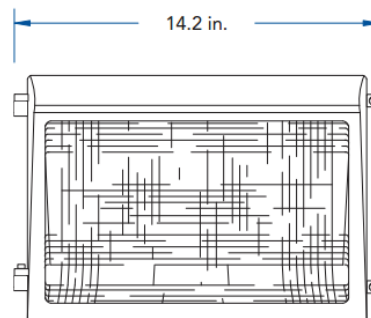

Note: Order with (-M) for title 24 compliance in CA

Applications

Ideal for parking facilities, entry ways, perimeter/pathway lighting for underpasses.

Dimensions

Proudly Assembled IN THE USA*

Cross Reference Chart				
Comparable to HID		LED Replacement		Energy Savings
Source	Input Watts ¹	Model #	Input Watts	Percentage
150W	185	MWP-5055R-LED-MV	51	72%
100W	129	MWP-5040R-LED-MV	41	68%

*Foreign and domestic components.

Photometric Details (Data shown for MWP-5055R model at 12ft. mounting height)

Illuminance at a Distance

	Center Beam fc	Beam Width	
2.0ft	338.9 fc	4.2 ft	3.3 ft
4.0ft	84.7 fc	8.5 ft	6.5 ft
6.0ft	37.7 fc	12.7 ft	9.8 ft
8.0ft	21.2 fc	17.0 ft	13.0 ft
10.0ft	13.6 fc	21.2 ft	16.3 ft
12.0ft	9.4 fc	25.5 ft	19.5 ft