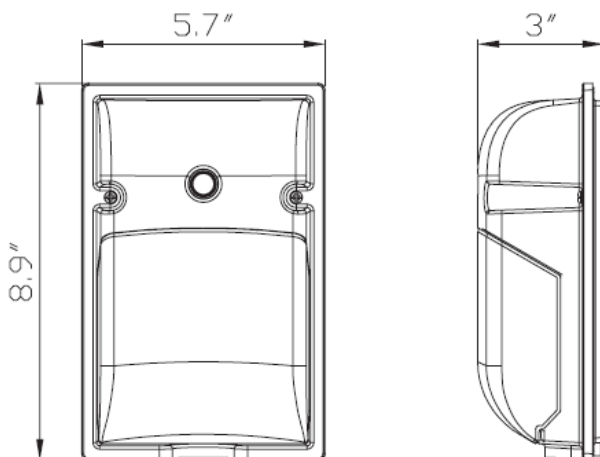

Ordering Information

Model Number	Input Power (W)	Delivered Lumens	Input Voltage	Surge Protection	Dimensions (inches)	UPC Code
MINILWPP25-MV	25W	3000 Lm	120-277V 50/60Hz	4kV	8.9" tall x 5.7" wide x 3" deep	09516

Dimensions

Application Photo