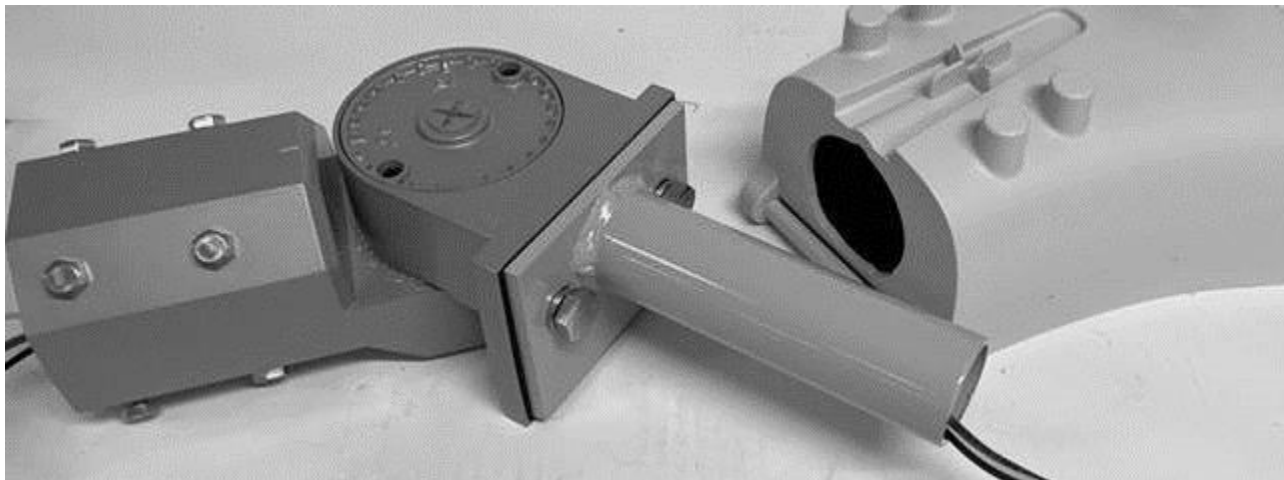

## Adjustable Tenon Accessory

MA-ATA

### Application

- For use with select HI utility grade luminaires
- 2"–3" Tenon Slip Fitter with internal wiring

### Ordering code

Catalog #	Description
<b>MA-ATA-GRY-130</b>	Adjustable Tenon Adaptor w/ 6" Tenon, Gray
<b>MA-ATA-BRZ-130</b>	Adjustable Tenon Adaptor w/ 6" Tenon, Bronze
<b>MA-ATA-GRY-PW-131</b>	Adjustable Tenon Adaptor w/ 6" Tenon, Gray, PW:(Prewired BLK-WHT-GRN 12AWG Leadwire)