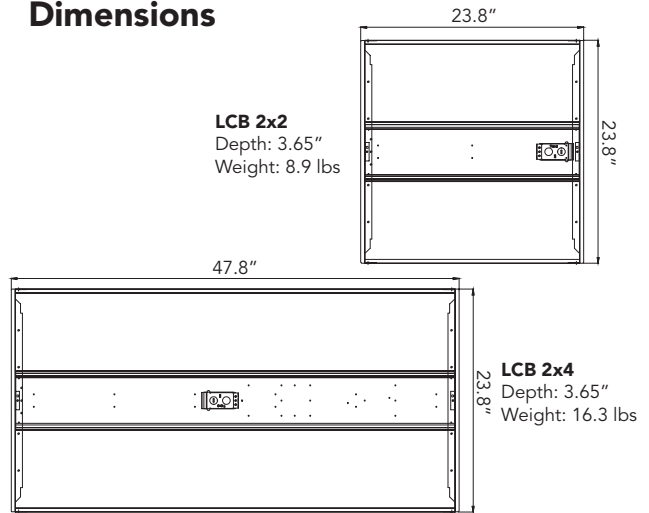

- | | |
|-----------|---------|
| Schools | Offices |
| Hospitals | Stores |

Description

The premium-performance LCB is an LED center basket luminaire, which offers industry-leading lumens per watt (LPW). The LCB is designed as a direct replacement for fluorescent luminaires installed in grid ceilings. It is designed to deliver general ambient lighting in a variety of indoor settings, including schools, offices, hospitals and stores, and is the perfect choice for both new construction and retrofits. This high-efficacy luminaire provides long-life and uniform illumination, as well as standard 0-10vdc dimming capability.

Dimensions

Ordering Information

Model	Dimensions	Performance	Efficacy (LPW)	Color Temp.	CRI	Input Voltage	Input Current _{max} (A)			Power Factor	THD	L ₇₀ Hours
							120V	240V	277V			
LCB222540-MV	2x2	3,400 Lumens, 25 Watts	136	4000K	> 80	120 — 277 VAC 50/60 Hz	0.23	0.12	0.10	> 90%	< 20%	120,000
LCB243440-MV ← OUT OF STOCK	2x4	4,590 Lumens, 34 Watts	135				0.31	0.16	0.14			