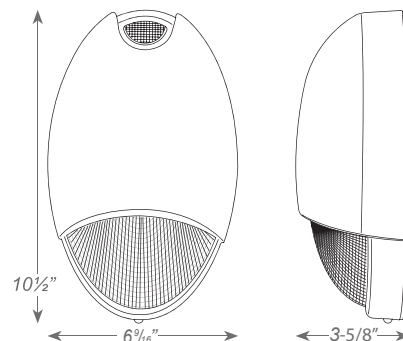

Housing

- Decorative, Low Profile, architectural design.
- Die-cast aluminum housing.
- Durable powder-coated finish.
- Sealed and gasketed.

Certifications

- Meets UL924, NFPA 101 Life Safety Code, NEC, OSHA, Local and State Codes.
- UL Listed for wet locations (0°C – 50°C).

Options

- CW: Optional internal heater for extreme cold temperature applications (-30°C – 50°C).

Dimensions

Sample Ordering Information

Howard HLDBELB
12W
120-277 volts
Bronze Housing