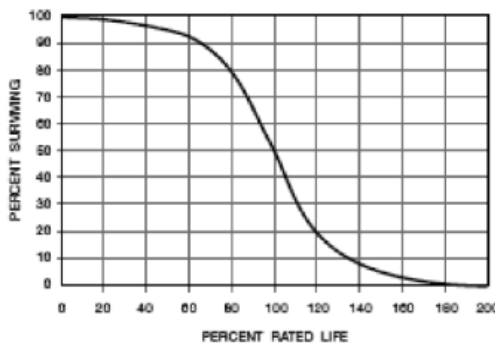

Lighting Facts Per Bulb

Brightness	1350 lumens
Estimated Yearly Energy Cost	$2.41
Based on 3 hrs/day, 11¢/kWh Cost depends on rates and use	
Life	9.1 years
Based on 3 hrs/day	
Light Appearance	
Warm Cool	
4100 K	
Energy Used	20 watts
Contains Mercury	
For more information on clean up and safe disposal, visit www.epa.gov/cfl	

Typical Fluorescent Lamp Mortality