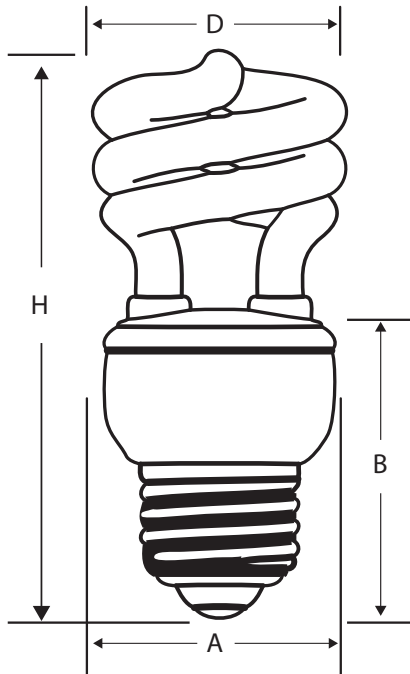

9/19/2013

Self Ballasted Compact Fluorescent Lamp

20 Watt T3 Self Ballasted CFL

Project:	
Catalog#:	
Approved by:	

Ordering Information	
Howard Catalog Number (Ordering Code)	CF20MS/841
UPC Code	799385-07895
Description	T3 Self Ballasted CFL
Package Quantity	48
Physical Characteristics	
Base	Medium (ED26)
H: MOL (Maximum Overall Length) (in.)	5.24"
D: Diameter (in.)	2.05"
A: Base Width (in.)	n/a
B: Base Height (in.)	n/a
Operating Characteristics	
Lamp Watts (Nominal)	20
Approx. Initial Lumens	1350
Incandescent Equivalent	75
Average Rated Life (Hours)	10,000
Color Temperature (K)	4100
CRI (Color Rendering Index)	>80
Voltage	110-130v
Power Factor	>0.5
Operating Position	
	Universal

Lighting Facts Per Bulb

Brightness	1350 lumens
Estimated Yearly Energy Cost	\$2.41
Based on 3 hrs/day, 11¢/kWh Cost depends on rates and use	
Life	9.1 years
Based on 3 hrs/day	
Light Appearance	
Warm Cool	
4100 K	
Energy Used	20 watts
Contains Mercury	
For more information on clean up and safe disposal, visit www.epa.gov/cfl	