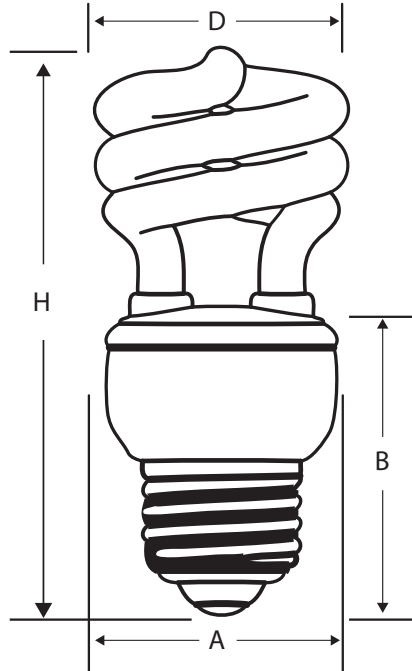

9/19/2013

Self Ballasted Compact Fluorescent Lamp

20 Watt T3 Self Ballasted CFL

Project:	
Catalog#:	
Approved by:	

Ordering Information	
Howard Catalog Number (Ordering Code)	CF20MS/827
UPC Code	799385-06022
Description	T3 Self Ballasted CFL
Package Quantity	48
Physical Characteristics	
Base	Medium (ED26)
H: MOL (Maximum Overall Length) (in.)	5.24"
D: Diameter (in.)	2.05"
A: Base Width (in.)	n/a
B: Base Height (in.)	n/a
Operating Characteristics	
Lamp Watts (Nominal)	20
Approx. Initial Lumens	1350
Incandescent Equivalent	75
Average Rated Life (Hours)	10,000
Color Temperature (K)	2700
CRI (Color Rendering Index)	>80
Voltage	110-130v
Power Factor	>0.5
Operating Position	
	Universal

Lighting Facts <small>Per Bulb</small>	
Brightness	1350 lumens
Estimated Yearly Energy Cost	\$2.41
<small>Based on 3 hrs/day, 11¢/kWh Cost depends on rates and use</small>	
Life	9.1 years
<small>Based on 3 hrs/day</small>	
Light Appearance	
<div style="display: flex; justify-content: space-between; align-items: center;"> Warm Cool </div> <div style="text-align: center; margin-top: 5px;"> <p>2700 K</p> </div>	
Energy Used	20 watts
Contains Mercury	
<small>For more information on clean up and safe disposal, visit www.epa.gov/cfl</small>	