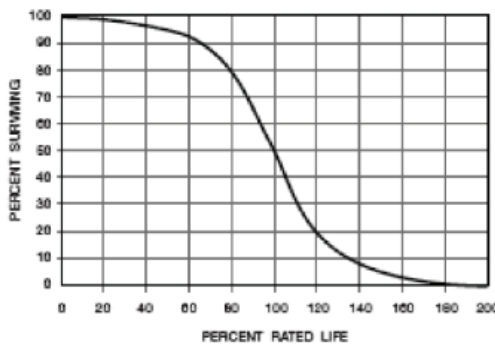

Ordering Information	
Howard Catalog Number (Ordering Code)	CF20MS/827
UPC Code	799385-06022
Description	T3 Self Ballasted CFL
Package Quantity	48
Physical Characteristics	
Base	Medium (ED26)
H: MOL (Maximum Overall Length) (in.)	5.24"
D: Diameter (in.)	2.05"
A: Base Width (in.)	n/a
B: Base Height (in.)	n/a
Operating Characteristics	
Lamp Watts (Nominal)	20
Approx. Initial Lumens	1350
Incandescent Equivalent	75
Average Rated Life (Hours)	10,000
Color Temperature (K)	2700
CRI (Color Rendering Index)	>80
Voltage	110-130v
Power Factor	>0.5
Operating Position	
	Universal

Lighting Facts Per Bulb	
Brightness	1350 lumens
Estimated Yearly Energy Cost	$2.41
Based on 3 hrs/day, 11¢/kWh Cost depends on rates and use	
Life	9.1 years
Based on 3 hrs/day	
Light Appearance	
Warm Cool 2700 K	
Energy Used	20 watts
Contains Mercury	
For more information on clean up and safe disposal, visit www.epa.gov/cfl	

Typical Fluorescent Lamp Mortality