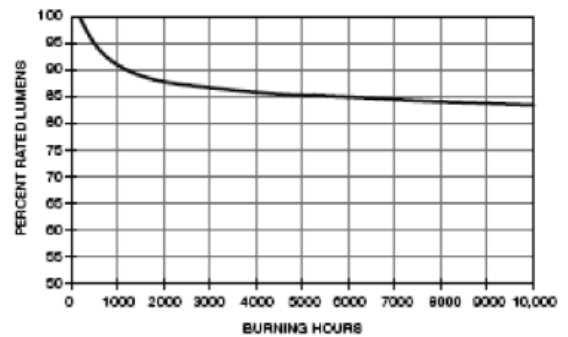

Lumen Maintenance Curve