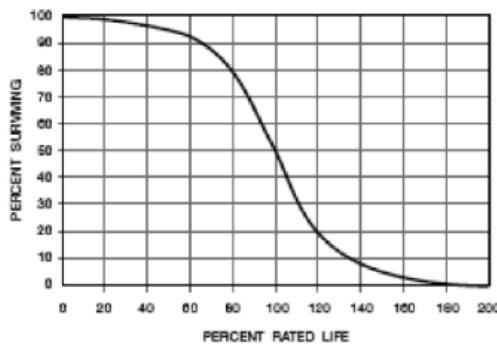

Ordering Information	
Howard Catalog Number (Ordering Code)	CF13MS/827
UPC Code	799385-05028
Description	T3 Self Ballasted CFL
Package Quantity	48
Physical Characteristics	
Base	Medium (ED26)
H: MOL (Maximum Overall Length) (in.)	4.41"
D: Diameter (in.)	1.97"
A: Base Width (in.)	1.50"
B: Base Height (in.)	2.09"
Operating Characteristics	
Lamp Watts (Nominal)	13
Approx. Initial Lumens	900
Incandescent Equivalent	60
Average Rated Life (Hours)	10,000
Color Temperature (K)	2700
CRI (Color Rendering Index)	>80
Voltage	110-130v
Power Factor	>0.5
Operating Position	
	Universal

Lighting Facts Per Bulb	
Brightness	900 lumens
Estimated Yearly Energy Cost	$1.57
Based on 3 hrs/day, 11¢/kWh Cost depends on rates and use	
Life	9.1 years
Based on 3 hrs/day	
Light Appearance	
Warm Cool 2700 K	
Energy Used	13 watts
Contains Mercury	
For more information on clean up and safe disposal, visit www.epa.gov/cfl	

Typical Fluorescent Lamp Mortality