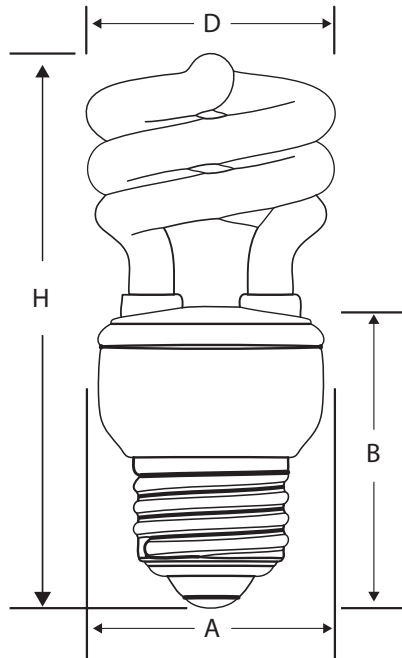

9/4/2013

Self Ballasted Compact Fluorescent Lamp

13 Watt T3 Self Ballasted CFL

Project:	
Catalog#:	
Approved by:	

Ordering Information	
Howard Catalog Number (Ordering Code)	CF13MS/827
UPC Code	799385-05028
Description	T3 Self Ballasted CFL
Package Quantity	48
Physical Characteristics	
Base	Medium (ED26)
H: MOL (Maximum Overall Length) (in.)	4.41"
D: Diameter (in.)	1.97"
A: Base Width (in.)	1.50"
B: Base Height (in.)	2.09"
Operating Characteristics	
Lamp Watts (Nominal)	13
Approx. Initial Lumens	900
Incandescent Equivalent	60
Average Rated Life (Hours)	10,000
Color Temperature (K)	2700
CRI (Color Rendering Index)	>80
Voltage	110-130v
Power Factor	>0.5
Operating Position	
	Universal

Lighting Facts <small>Per Bulb</small>	
Brightness	900 lumens
Estimated Yearly Energy Cost	\$1.57
<small>Based on 3 hrs/day, 11¢/kWh Cost depends on rates and use</small>	
Life	9.1 years
<small>Based on 3 hrs/day</small>	
Light Appearance	
<div style="display: flex; justify-content: space-between; align-items: center;"> Warm Cool </div> <div style="text-align: center; margin-top: 5px;"> <p>2700 K</p> </div>	
Energy Used	13 watts
Contains Mercury	
<small>For more information on clean up and safe disposal, visit www.epa.gov/cfl</small>	