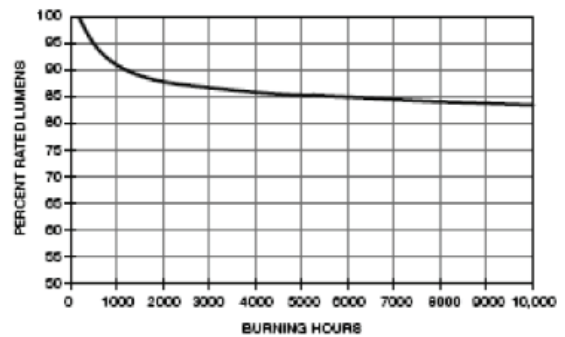

Lumen Maintenance Curve