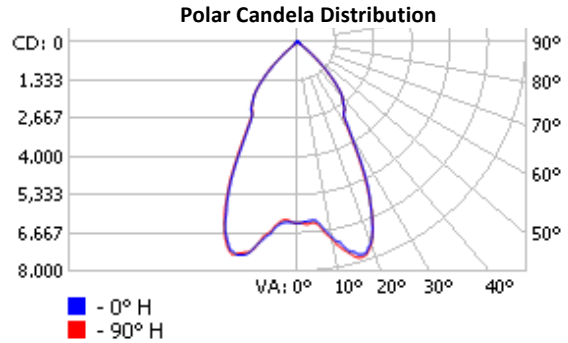

1/2" Swivel Arm

2" Slip Fitter
(Only for 72W model)

Product Information					
Model	Watts	Lumens	Color/CRI	Mount	HID Equivalent
BLED-B-4	45	5590	4000K 70+ CRI	1/2" Swivel	100W HID
BLED-D-4	72	8475		1/2" Swivel	150W HID
BLED-D-4-SF				2" Slipfitter	150W HID

Sample Ordering Information

Howard BLED-D-4 LED Flood Light
150W HID Equivalent
72W
8475 Lumens
120-277 volts
1/2" Swivel Mount

Dimensions

Photometrics

BLED-B

BLED-D

Isofootcandle Plot

Isofootcandle Plot

Illuminance at a Distance

Illuminance at a Distance