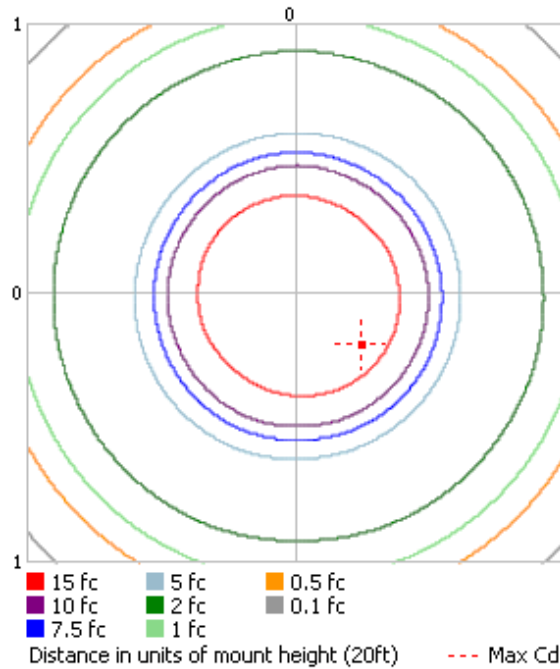

Sample Ordering Information

Howard BLED-D-4 LED Flood Light
150W HID Equivalent
72W
8475 Lumens
120-277 volts
1/2" Swivel Mount

Dimensions

Photometrics

BLED-B

BLED-D

Isofootcandle Plot

Isofootcandle Plot

Illuminance at a Distance

Illuminance at a Distance