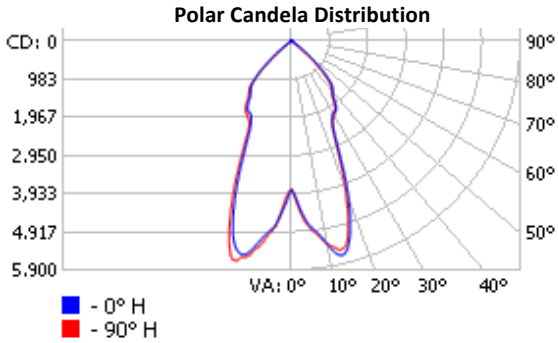

1/2" Swivel Arm

2" Slip Fitter
(Only for 72W model)

Product Information					
Model	Watts	Lumens	Color/CRI	Mount	HID Equivalent
BLED-B-4	45	5590	4000K 70+ CRI	1/2" Swivel	100W HID
BLED-D-4	72	8475		1/2" Swivel	150W HID
BLED-D-4-SF				2" Slipfitter	150W HID

Sample Ordering Information

Howard BLED-D-4 LED Flood Light
150W HID Equivalent
72W
8475 Lumens
120-277 volts
1/2" Swivel Mount

Dimensions

Photometrics

BLED-B

BLED-D

Isofootcandle Plot

Isofootcandle Plot

Illuminance at a Distance

Illuminance at a Distance