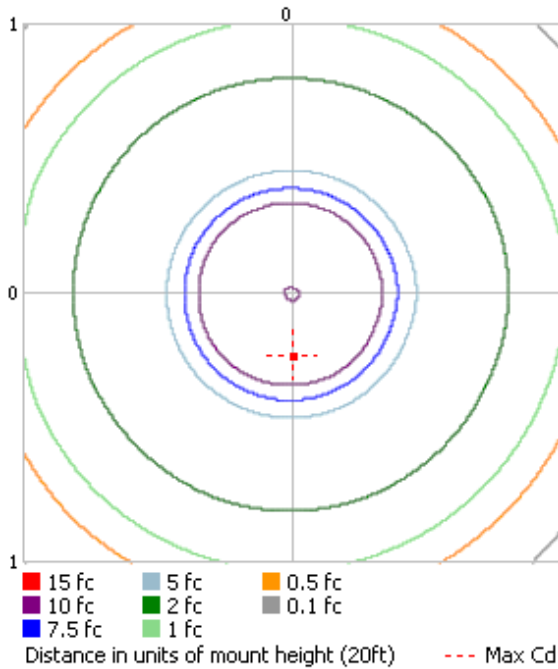

Sample Ordering Information

Howard BLED-D-4 LED Flood Light
150W HID Equivalent
72W
8475 Lumens
120-277 volts
1/2" Swivel Mount

Dimensions

Photometrics

BLED-B

BLED-D

Isofootcandle Plot

Isofootcandle Plot

Illuminance at a Distance

Illuminance at a Distance