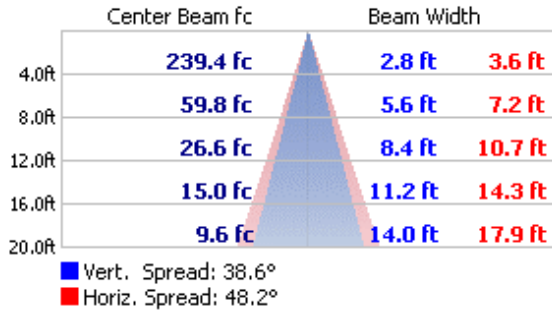

1/2" Swivel Arm

2" Slip Fitter
(Only for 72W model)

Product Information					
Model	Watts	Lumens	Color/CRI	Mount	HID Equivalent
BLED-B-4	45	5590	4000K 70+ CRI	1/2" Swivel	100W HID
BLED-D-4	72	8475		1/2" Swivel	150W HID
BLED-D-4-SF				2" Slipfitter	150W HID

Sample Ordering Information

Howard BLED-D-4 LED Flood Light
150W HID Equivalent
72W
8475 Lumens
120-277 volts
1/2" Swivel Mount

Dimensions

Photometrics

BLED-B

BLED-D

Isofootcandle Plot

Isofootcandle Plot

Illuminance at a Distance

Illuminance at a Distance