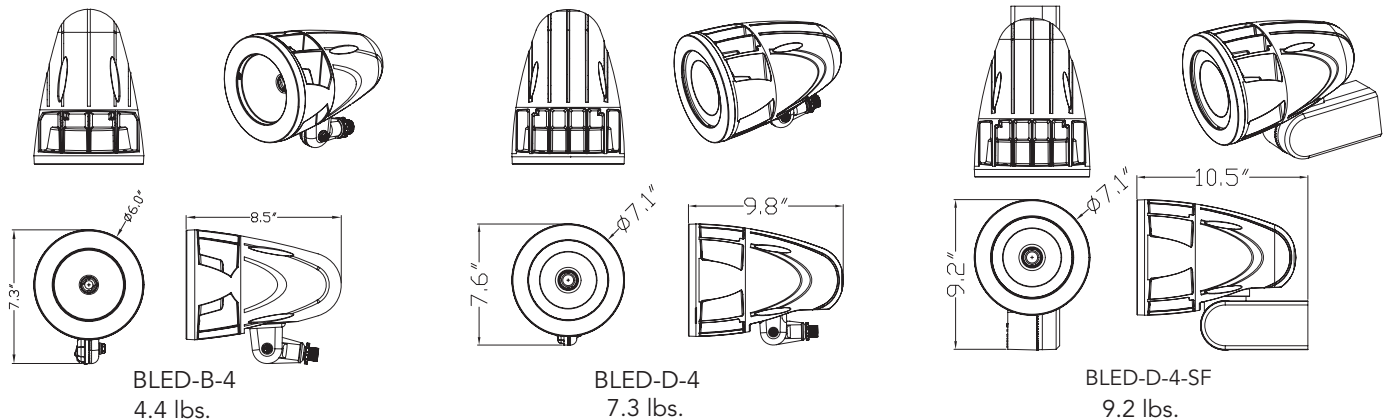

1/2" Swivel Arm

2" Slip Fitter
(Only for 72W model)

Product Information					
Model	Watts	Lumens	Color/CRI	Mount	HID Equivalent
BLED-B-4	45	5590	4000K 70+ CRI	1/2" Swivel	100W HID
BLED-D-4	72	8475		1/2" Swivel	150W HID
BLED-D-4-SF				2" Slipfitter	150W HID

Sample Ordering Information

Howard BLED-D-4 LED Flood Light
150W HID Equivalent
72W
8475 Lumens
120-277 volts
1/2" Swivel Mount

Dimensions

Photometrics

BLED-B

BLED-D

Isofootcandle Plot

Isofootcandle Plot