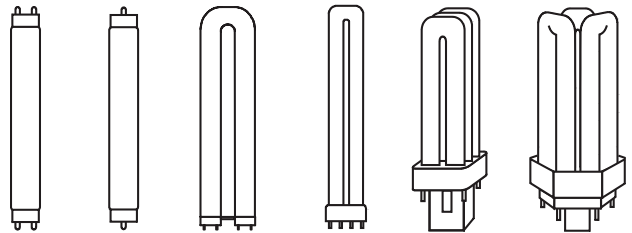

Lamp Compatibility

- Compatible with most one-, two-, three-, and four-lamp electronic standard and dimming AC ballasts.
- Operates one or two T5, T5HO, T8, T12, T8HO, T12HO, Circular T5/T9, U-bend T8/T12, 4-Pin CFL and long CFL lamps in emergency mode. Refer to the chart on the next page for a complete list of compatible lamps.