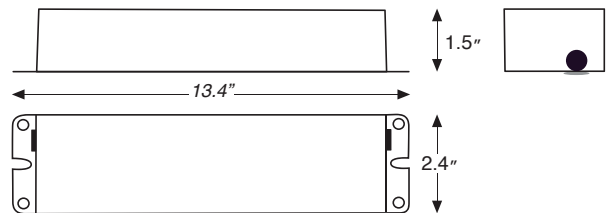

Dimensions