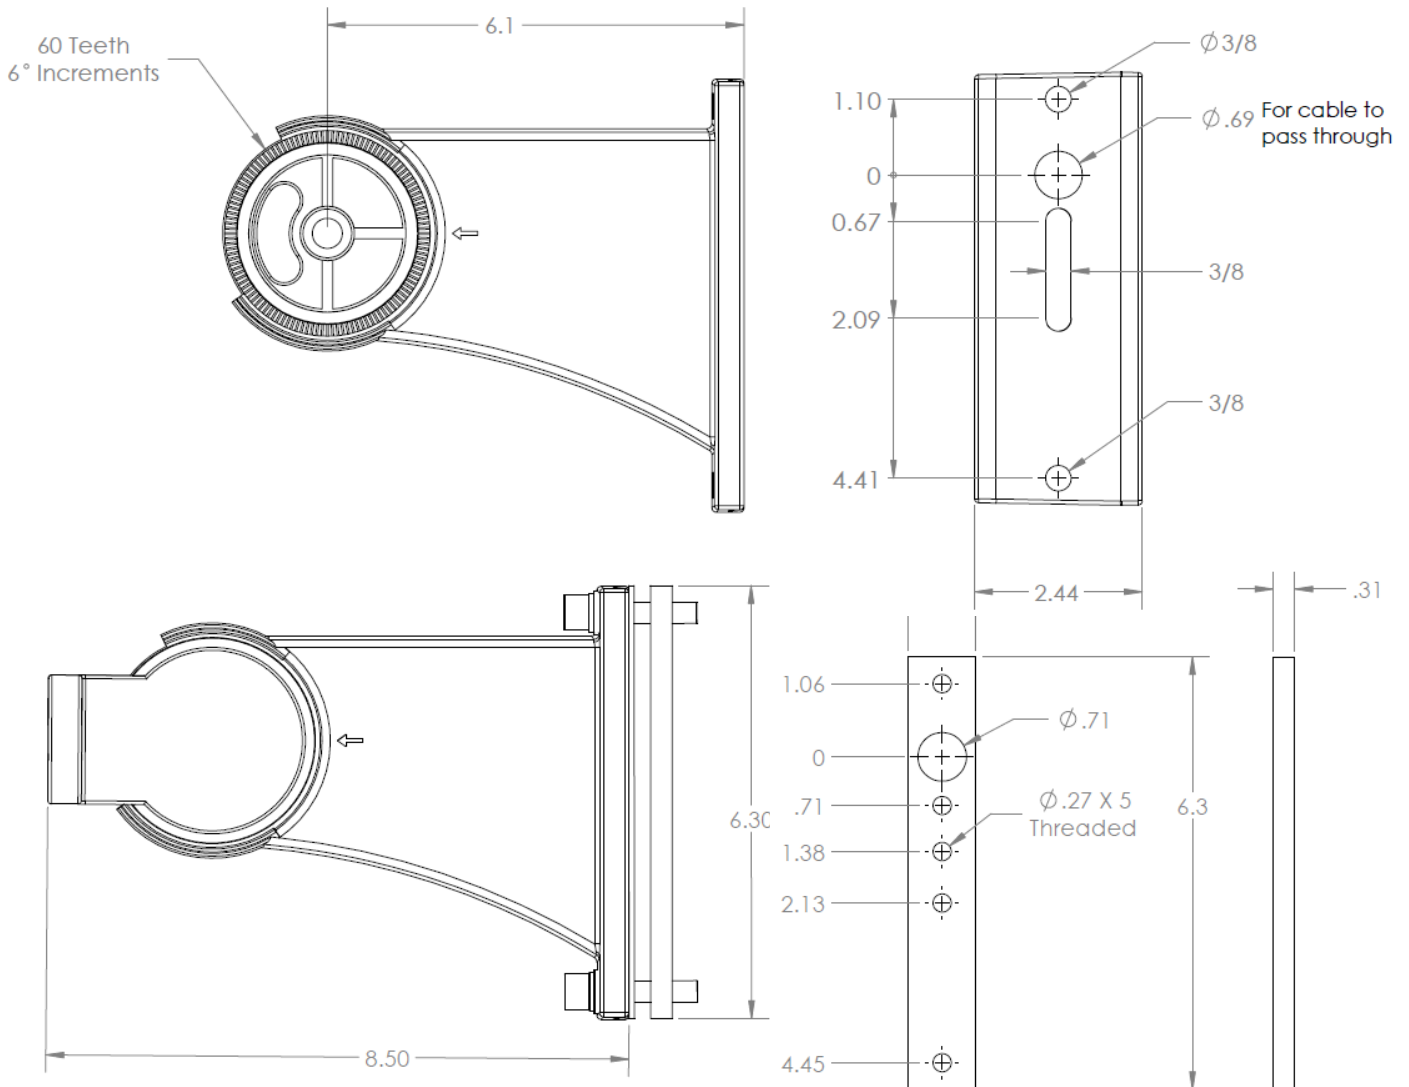

Direct Mount: LA1

Slip Fitter: LA1

Trunnion: LA1

Yoke: LAM1-YK

Yoke: LAM1-YK (-D)

Yoke: LAL1-YK

Yoke: LAL1-YK (-D)