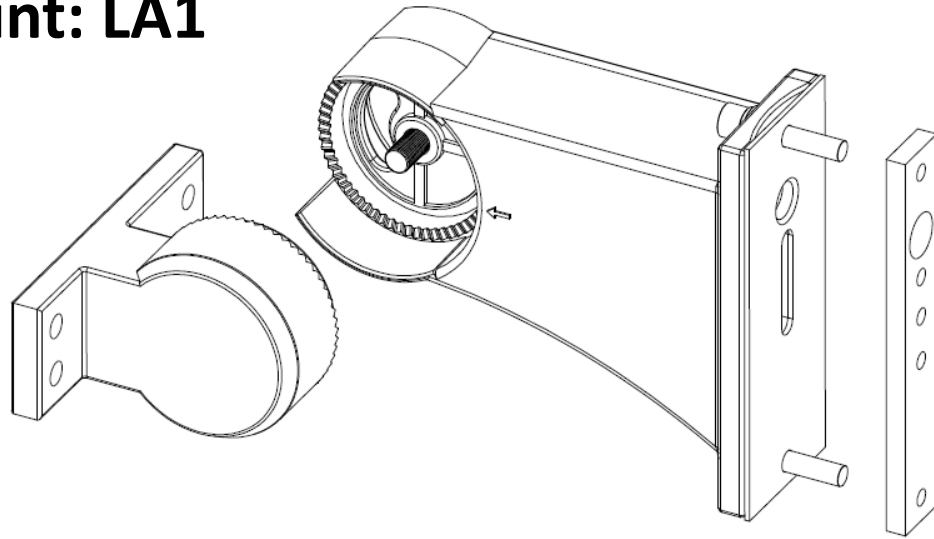

Direct Mount: LA1

Slip Fitter: LA1

Trunnion: LA1

Yoke: LAM1-YK

Yoke: LAM1-YK (-D)

Yoke: LAL1-YK

Yoke: LAL1-YK (-D)