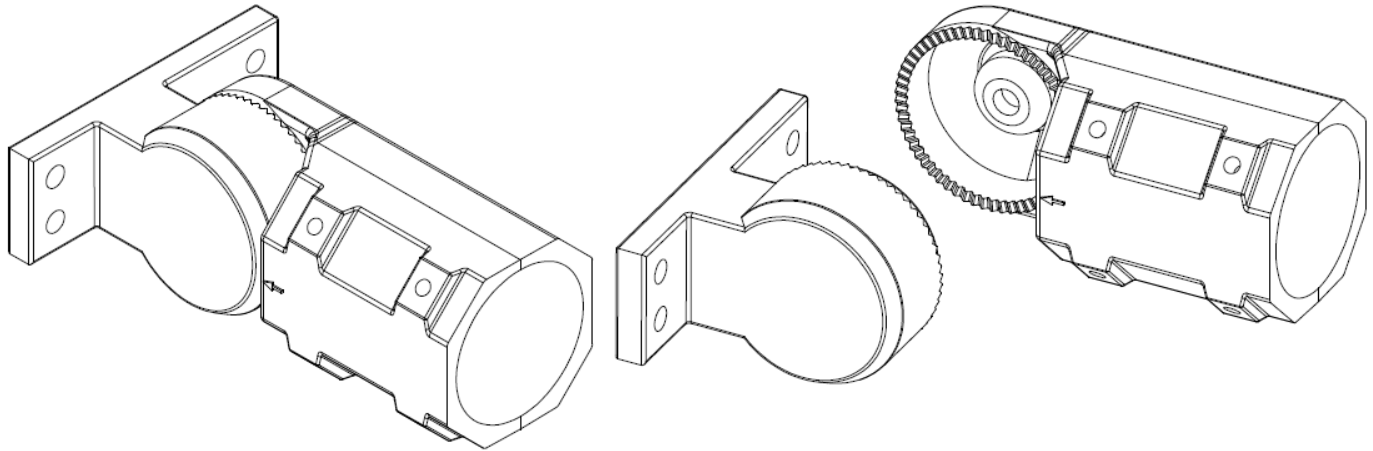

Direct Mount: LA1

Slip Fitter: LA1

Trunnion: LA1

Yoke: LAM1-YK

Yoke: LAM1-YK (-D)

Yoke: LAL1-YK

Yoke: LAL1-YK (-D)