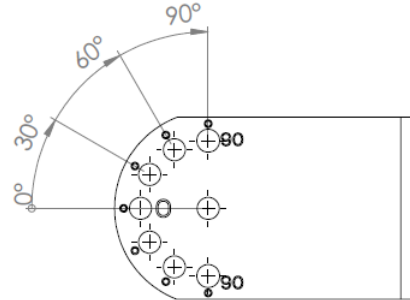

Direct Mount: LA1

Slip Fitter: LA1

Trunnion: LA1

Yoke: LAM1-YK

Yoke: LAM1-YK (-D)

Yoke: LAL1-YK

Yoke: LAL1-YK (-D)