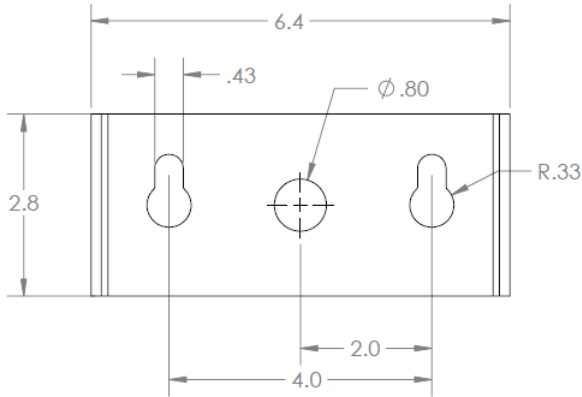

Direct Mount: LA1

Slip Fitter: LA1

Trunnion: LA1

Yoke: LAM1-YK

Yoke: LAM1-YK (-D)

Yoke: LAL1-YK

Yoke: LAL1-YK (-D)