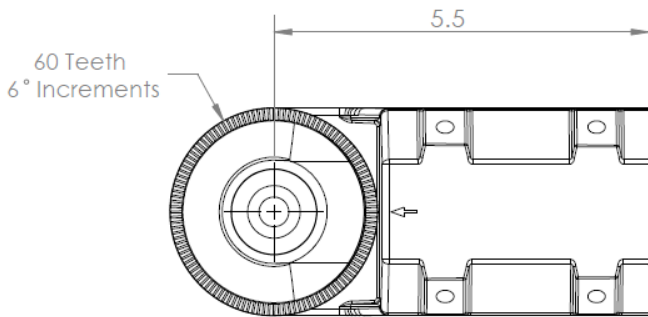

Direct Mount: LA1

Slip Fitter: LA1

Trunnion: LA1

Yoke: LAM1-YK

Yoke: LAM1-YK (-D)

Yoke: LAL1-YK

Yoke: LAL1-YK (-D)