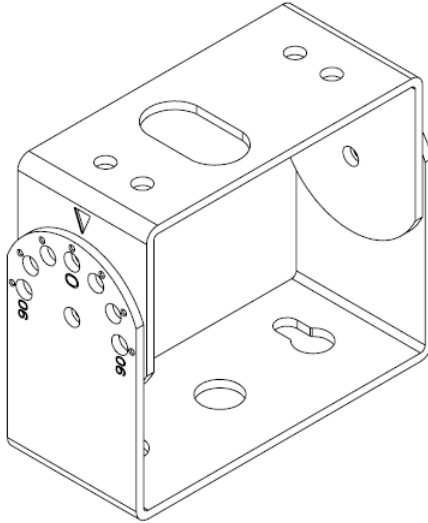

Direct Mount: LA1

Slip Fitter: LA1

Trunnion: LA1

Yoke: LAM1-YK

Yoke: LAM1-YK (-D)

Yoke: LAL1-YK

Yoke: LAL1-YK (-D)