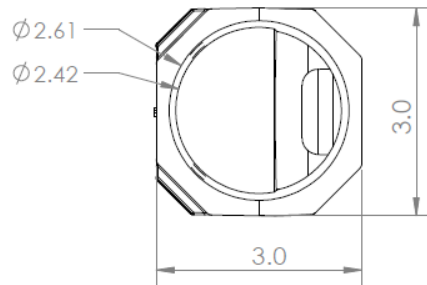

Direct Mount: LA1

Slip Fitter: LA1

Trunnion: LA1

Yoke: LAM1-YK

Yoke: LAM1-YK (-D)

Yoke: LAL1-YK

Yoke: LAL1-YK (-D)