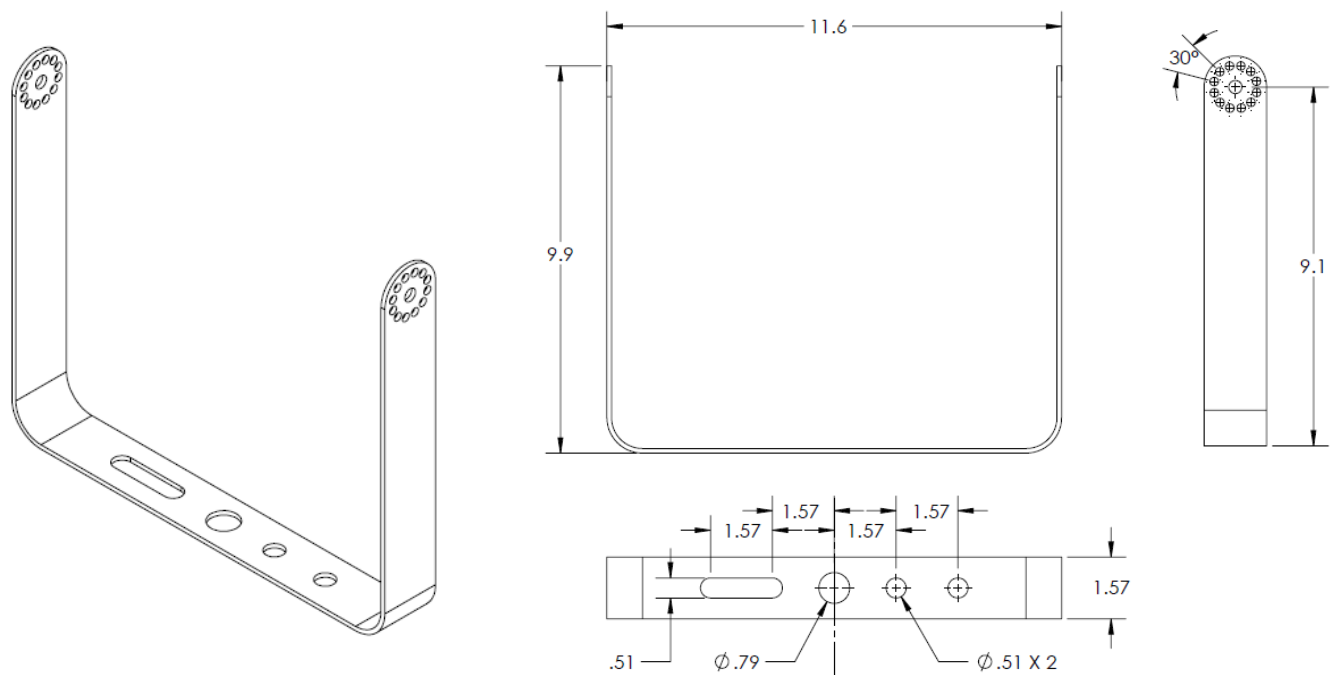

Direct Mount: LA1

Slip Fitter: LA1

Trunnion: LA1

Yoke: LAM1-YK

Yoke: LAM1-YK (-D)

Yoke: LAL1-YK

Yoke: LAL1-YK (-D)