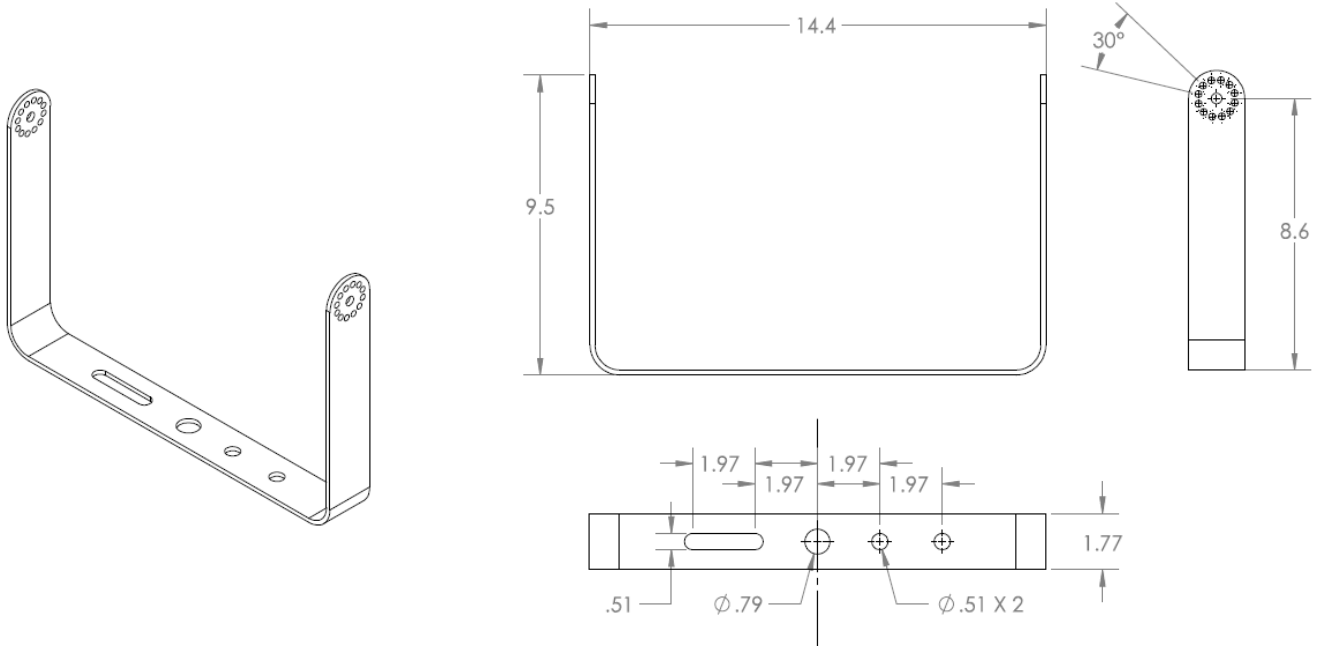

Direct Mount: LA1

Slip Fitter: LA1

Trunnion: LA1

Yoke: LAM1-YK

Yoke: LAM1-YK (-D)

Yoke: LAL1-YK

Yoke: LAL1-YK (-D)