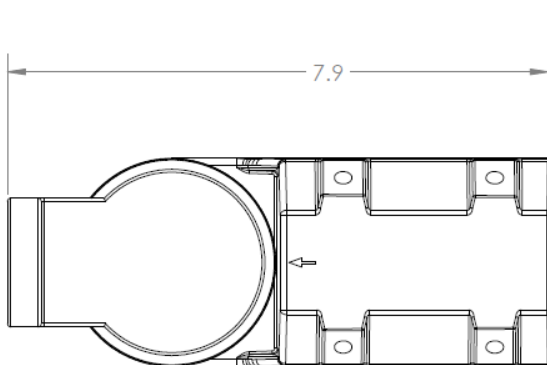

Direct Mount: LA1

Slip Fitter: LA1

Trunnion: LA1

Yoke: LAM1-YK

Yoke: LAM1-YK (-D)

Yoke: LAL1-YK

Yoke: LAL1-YK (-D)