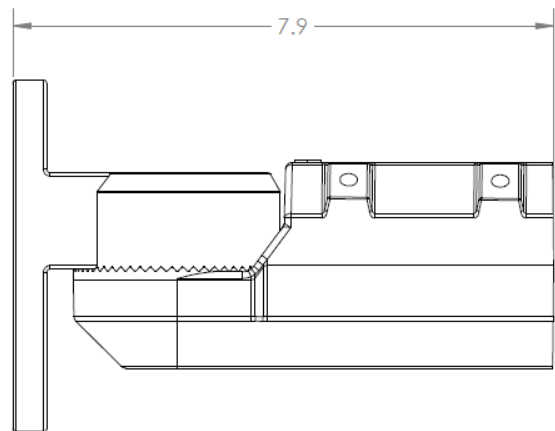

Direct Mount: LA1

Slip Fitter: LA1

Trunnion: LA1

Yoke: LAM1-YK

Yoke: LAM1-YK (-D)

Yoke: LAL1-YK

Yoke: LAL1-YK (-D)