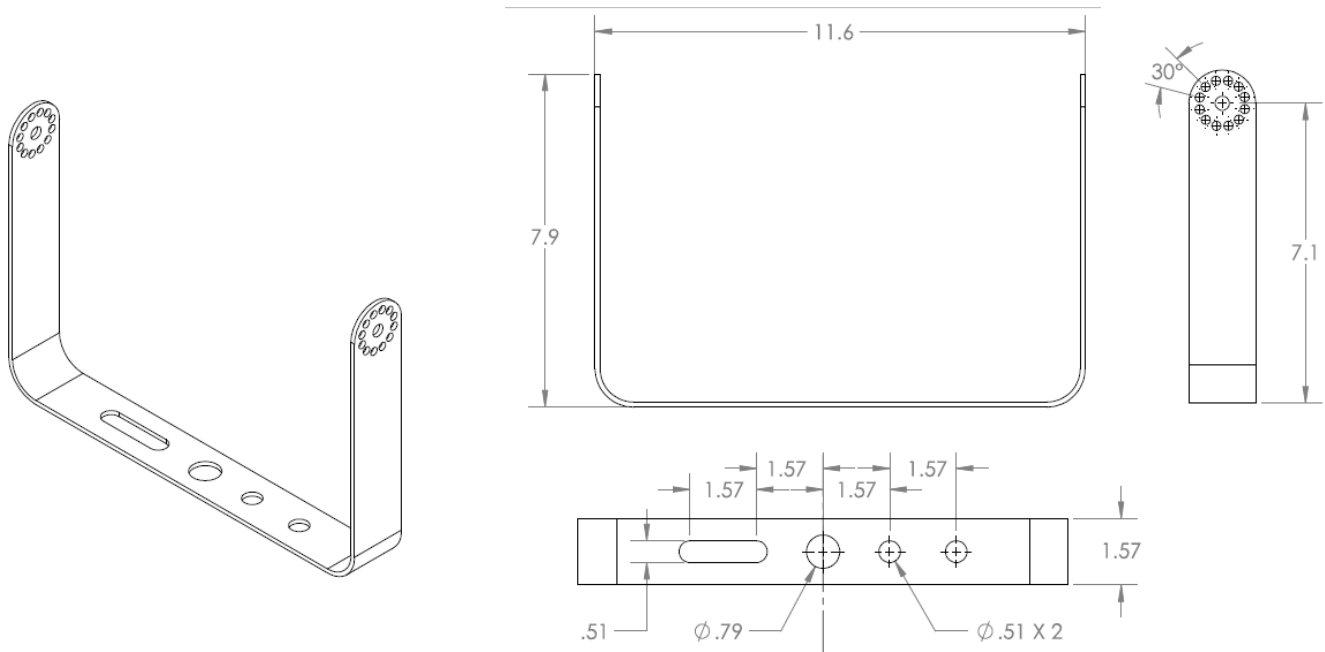

Direct Mount: LA1

Slip Fitter: LA1

Trunnion: LA1

Yoke: LAM1-YK

Yoke: LAM1-YK (-D)

Yoke: LAL1-YK

Yoke: LAL1-YK (-D)