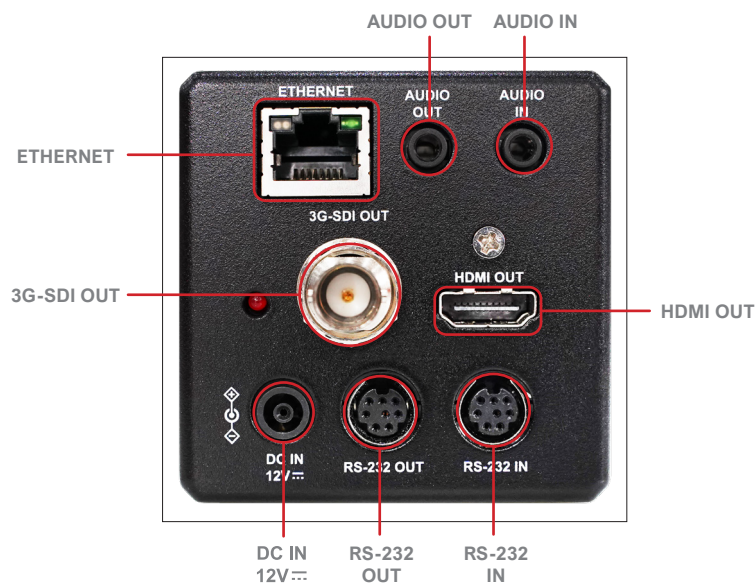

Product Specifications

Camera	
Sensor	1/2.5" 8.57 MP CMOS
Video Format	1080p : 60 / 59.94 / 50 / 30 / 29.97 / 25 720p : 59.94 / 50 / 29.97 / 25 1080i : 60 / 59.94 / 50
Video Output Interface	HDMI 2.0 / 3G-SDI / Ethernet
Optical Zoom	30x
Digital Zoom	12x
Horizontal Viewing Angle	68°
Vertical Viewing Angle	38.3°
Diagonal Viewing Angle	78°
Aperture	F1.6 ~ F3.4
Focal Length	4.6mm ~ 135mm
Shutter Speed	1/1 ~ 1/10,000 sec
Minimum Object Distance	1.5m (Wide / Tele)
Video S/N Ratio	> 50dB
Minimum Illumination	0.1 lux (F1.6, 50IRE, 30fps)
Focus System	Auto / Manual / Smart AF
Gain Control	Auto / Manual
White Balance	Auto / Manual
Exposure Control	Auto / Manual
WDR	Yes
3D NR	Yes
Image Flip	Yes
Tally Light	Yes
Preset Positions	256

Output	
HDMI / 3G-SDI	1080p 60fps
IP Stream	HEVC 1080p 60fps H.264 1080p 60fps H.264 640x360 30fps
IP Compression	HEVC / H.264
Network	
IP Protocol	RTSP / RTMP / RTMPS / MPEG-TS / SRT
PoE	PoE (IEEE802.3af)
Audio	
Input	Line In / MIC In
Output	Ethernet / HDMI
Compression Format	G.711
Camera Control	
Interface	RS-232 / Ethernet
Protocol	VISCA / VISCAIP / PELCO D / ONVIF
General	
DC In	12V +/- 20%
Power Consumption	PoE: 10.5 W DC In: 9.5 W
Weight	2.2 lbs (1 kg)
Dimension	7.4" x 2.6" x 2.6" (187 x 67 x 67 mm)

I/O CONNECTIONS

Lumens®

Lumens Integration, Inc.
4116 Clipper Court
Fremont, CA, 94538
Phone: +1-866-600-0988
Fax: +1-510-252-1389

Lumens Europe
De Nayerstraat 17 9470
Denderleeuw Belgium
Phone: +32-473-58-38-95
Fax: +32-2-452-76-00

www.MyLumens.com