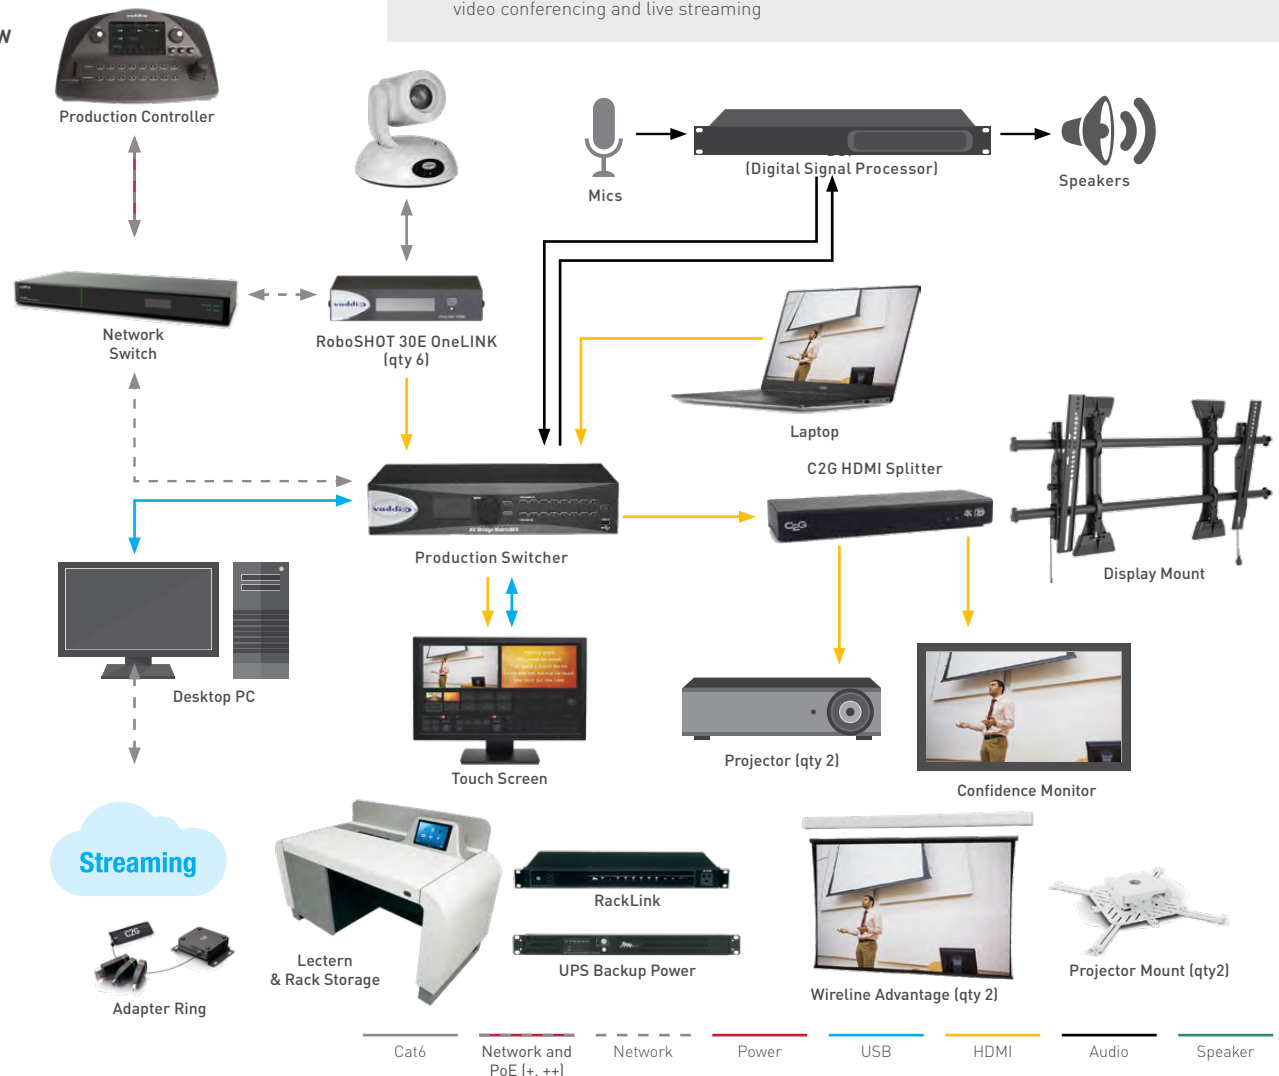

### Part Numbers

- Vaddio AV Bridge MatrixMIX Production System  
(Includes PCC MatrixMIX and AV Bridge MatrixMIX) **999-5660-500**
- Vaddio RoboSHOT 30E HDBT OneLINK HDMI System (qty 6) **999-99630-100W**
- Vaddio TeleTouch 27" USB Touch-Screen **999-80000-027**
- Chief Display Mount **LTM1U**
- Chief Projector Mount (qty 2) **VCTUW**
- Chief Vibration Isolating Coupler (qty 2) **CMA348W**
- Da-Lite Wireline Advantage Screen (qty 2) **29875**
- Middle Atlantic Lectern L7 Series **L7-F61A-WD-SLHA7**
- Middle Atlantic Premium+ PDU with RackLink **RLNK-P915R**
- Middle Atlantic Premium Series UPS Backup Power **UPS-1000R-81P**
- Luxul Network Switch **AMS-2624P**
- C2G HDMI Splitter **41394**
- C2G 100' Cat 6 Plenum Cable (qty 3) **15276**
- C2G 50' Cat6 Plenum Cable (qty 3) **15274**
- C2G 15' Cat6 Cable (qty 8) **22016**
- C2G 50' HDMI Plenum Cable (qty 2) **41453**
- C2G 10' HDMI Cable (qty 9) **56784**
- C2G 10' USB 3.0 Cable **54175**
- C2G 100' HDMI Plenum Cable **41455**
- C2G Retractable Table Box Mount 4K HDMI Adapter Ring **29880**

↓ Get the Full List of Parts & Pricing

#### 'No-Touch' Camera Angle Changes

**WHY:** Professors focus on the lecture not the tech with solutions like a step mat and sensor kit that automatically change the camera angle.

#### Presenter Tracking

**WHY:** Gives you the ability to move around the room automatically while the camera follows you.

**legrand** | AV