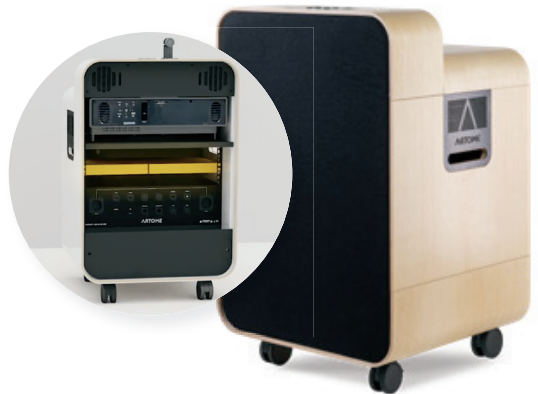

ARTOME

All-in-One audiovisual solutions

Maximize the space utilization rate by transforming spaces for evolving needs

Artome S1 - Every teacher's ideal companion

Creating flexible learning spaces

Artome S1 is every teacher's ideal sidekick in transforming classes to active learning experiences. Its image and sound are easily manageable with your own device. Bring the big picture and big sound exactly where you need it. All you need is one HDMI-cable connected to your own device and you're ready to produce sound and image easily.

Image size: 90-120" • 2.1. -sound system • Wireless microphone (option)

Artome M10 - All-in-one audiovisual solution

Effortless presenting and videoconferencing

Artome M10 is a fully movable piece of smart furniture with a built-in laser projector, an embedded sound system and videoconferencing capabilities. The frame has a selection of three surface finishes and the upholstered door comes in various colors. This all-in-one product requires no installation and can be connected to any device with a HDMI-cable or wirelessly.

Image size: 60-150" • 2.1. -sound system • Artome Hybridock™ USB -camera (option) • Wireless microphone (option)

Artome X20 - Double the experience

Installation free AV-solution for large spaces

Artome X20 transforms large spaces for events and experiences with highly versatile projector and embedded sound system. It offers powerful sound to meet the needs of a larger audience for example in an auditorium or gymnasium. It is movable and installation free solution that you can easily operate with your laptop through HDMI.

Image size: up to 300" • 2.1. -sound system • Artome Hybridock™ • USB -camera (option) • Wireless microphone (option)

REP

EMAIL

PHONE