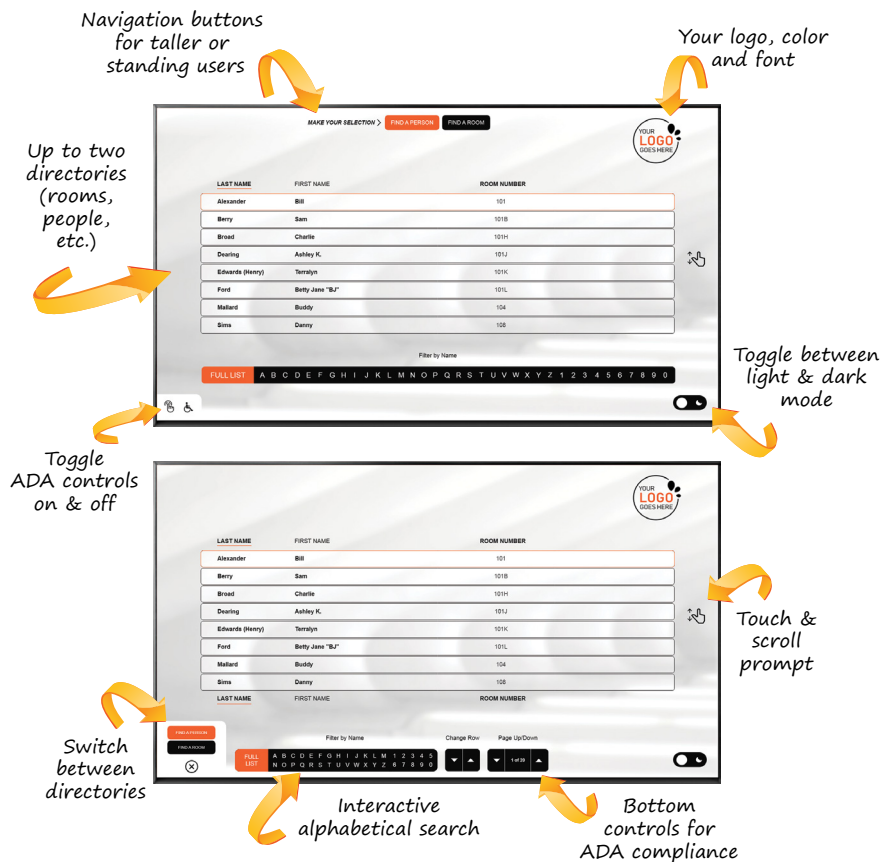

# interactive

templated wayfinding & directory packages

Now it's easier than ever to deploy interactive wayfinding and directories for your building or campus.

Visix offers affordable touchscreen designs that are built from templates created by our award-winning creative team. We'll incorporate your colors, font and logo with all the basics that you need for an informative, user-friendly design. And all of our designs include a custom webpage to update your directory data at any time, from anywhere.

## Interactive Directory

Touchscreen directories are modern and efficient, allowing people to guide themselves instead of relying on receptionists and information desks. They also save you the cost of printing and updating signs and reference books.

Our templated directory is designed to provide a user-friendly touchscreen directory solution for clients on a budget.

- Portrait or landscape design in one resolution
- 2 Directories of your choice sorted alphabetically or numerically
- Directory buttons at top and bottom of screen
- Interactive alphabet at bottom of screen for quick searching
- Design tailored to your brand with your logo, colors and font
- Designed in both light and dark modes with quick toggle switch
- ADA controls at bottom of screen
- Update via a user-friendly webpage

# Interactive Wayfinding

Effective wayfinding is essential for every organization – corporate and college campuses, healthcare facilities, government buildings, hotels and conference centers and more. Interactive wayfinding maps lead your visitors through your facility and give your audience a convenient one-stop source for information.