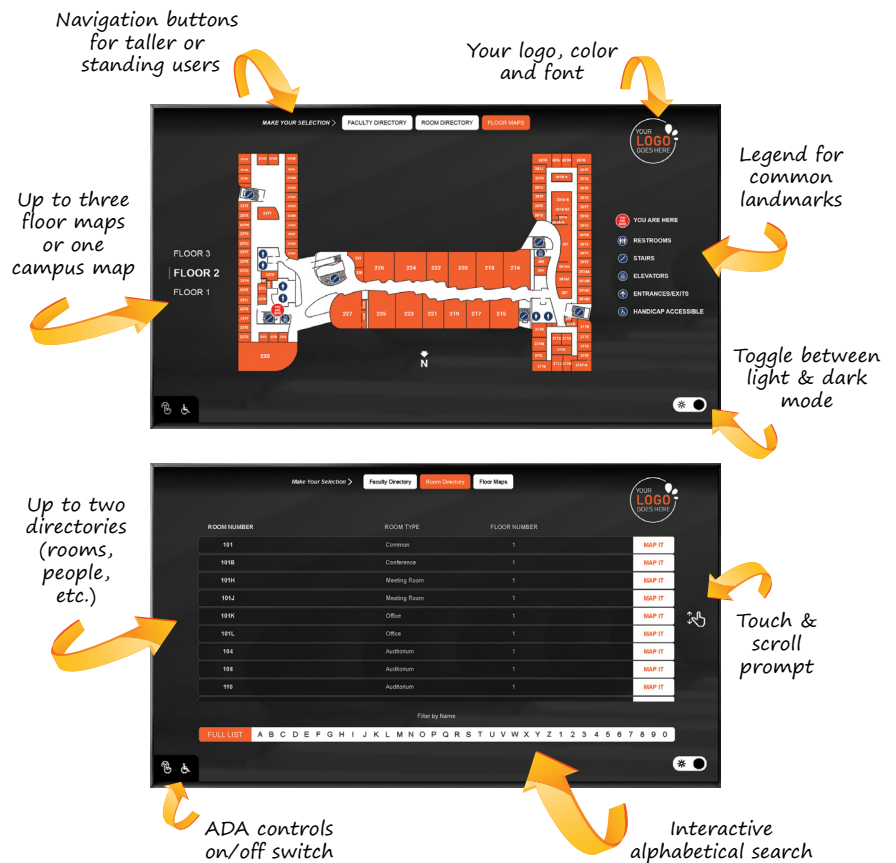

## Interactive Directory

Touchscreen directories are modern and efficient, allowing people to guide themselves instead of relying on receptionists and information desks. They also save you the cost of printing and updating signs and reference books.

Our templated directory is designed to provide a user-friendly touchscreen directory solution for clients on a budget.

- Portrait or landscape design in one resolution
- 2 Directories of your choice sorted alphabetically or numerically
- Directory buttons at top and bottom of screen
- Interactive alphabet at bottom of screen for quick searching
- Design tailored to your brand with your logo, colors and font
- Designed in both light and dark modes with quick toggle switch
- ADA controls at bottom of screen
- Update via a user-friendly webpage

# Interactive Wayfinding

Effective wayfinding is essential for every organization – corporate and college campuses, healthcare facilities, government buildings, hotels and conference centers and more. Interactive wayfinding maps lead your visitors through your facility and give your audience a convenient one-stop source for information.

Our templated wayfinding is designed to provide a user-friendly touchscreen wayfinding and directory solution for clients on a budget.

- Portrait or landscape design in one resolution
- 3 Floor maps or 1 campus map with "You Are Here" indicator
- Noted landmarks like restrooms, stairs/elevators, and exits with matching legend
- 2 Directories of your choice sorted alphabetically or numerically
- Directory buttons at top and bottom of screen
- Interactive alphabet at bottom of screen for quick searching
- Design tailored to your brand with your logo, colors and font
- Designed in both light and dark modes with quick toggle switch
- ADA controls at bottom of screen
- Update via a user-friendly webpage