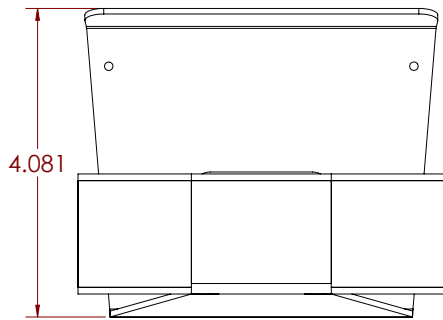

Help safeguard your establishment from infection with kiosks from Howard and software from 22Miles

The RevScan Flex takes up a minimal amount of space, while it unobtrusively and simultaneously scans people—up to as many as 10 at a time; at a distance of up to 15 feet—and displays their temperatures on the screen as they walk up. The RevScan Flex is ideal for a receptionist's desk, at an employee entrance, or somewhere you might prefer to be discreet about temperature sensing.

Kiosk Package

- Enclosure & Stand
 - Antimicrobial
 - Powder-coated
 - Cold-rolled steel

Solution Features

- Setup at any desk, behind a counter, security checkpoint, etc. with optional tripod mounting
- Scans an open area up to 15ft away from the sensors
- Scan up to 10 people at once
- Live temps are shown on the screen as guests walk up
- Online portal for pass/fail and temperature logs
- Email and/or audio alerts on elevated temperature
- Software and interface upgrade for compliance with latest rules & regulations
- System auto updates to current regulatory protocol

Specs

- Width: 4.85 in
- Depth: 4.08 in
- Height: 5.09 in
- Weight: 1.5 lbs

Experience the Howard Interactive Kiosk
Advantage today!

Howard RevScan Flex Tabletop Kiosk—Measurements & Isometric View

General Information
howard.com
Toll Free: 1.888.323.3151
24/7 (excluding US holidays)