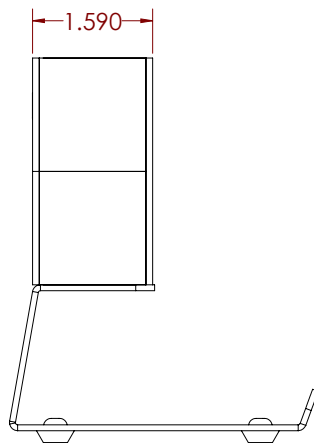

Specs

- Width: 4.85 in
- Depth: 4.08 in
- Height: 5.09 in
- Weight: 1.5 lbs

Experience the Howard Interactive Kiosk
Advantage today!

Howard RevScan Flex Tabletop Kiosk—Measurements & Isometric View

General Information
howard.com
Toll Free: 1.888.323.3151
24/7 (excluding US holidays)