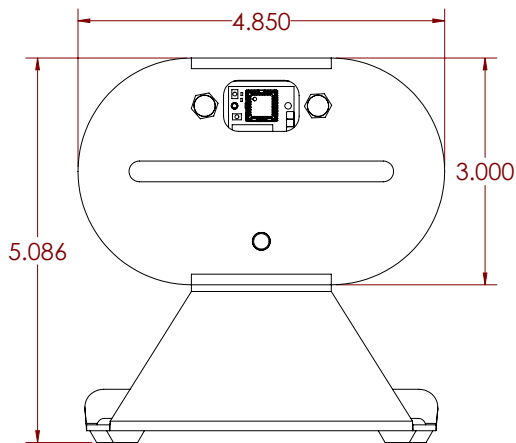

Help safeguard your establishment from infection with kiosks from Howard and software from 22Miles

The RevScan Flex takes up a minimal amount of space, while it unobtrusively and simultaneously scans people—up to as many as 10 at a time; at a distance of up to 15 feet—and displays their temperatures on the screen as they walk up. The RevScan Flex is ideal for a receptionist's desk, at an employee entrance, or somewhere you might prefer to be discreet about temperature sensing.

Specs

- Width: 4.85 in
- Depth: 4.08 in
- Height: 5.09 in
- Weight: 1.5 lbs

Experience the Howard Interactive Kiosk
Advantage today!

Howard RevScan Flex Tabletop Kiosk—Measurements & Isometric View

General Information
howard.com
Toll Free: 1.888.323.3151
24/7 (excluding US holidays)