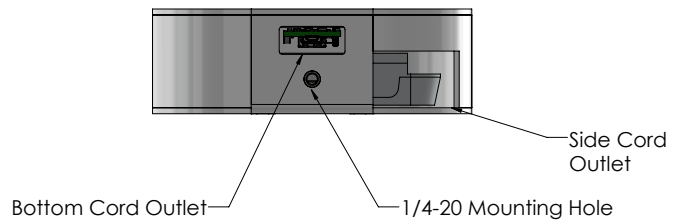

Kiosk Package

- Enclosure & Stand
 - Antimicrobial
 - Powder-coated
 - Cold-rolled steel

Solution Features

- Setup at any desk, behind a counter, security checkpoint, etc. with optional tripod mounting
- Scans an open area up to 15ft away from the sensors
- Scan up to 10 people at once
- Live temps are shown on the screen as guests walk up
- Online portal for pass/fail and temperature logs
- Email and/or audio alerts on elevated temperature
- Software and interface upgrade for compliance with latest rules & regulations
- System auto updates to current regulatory protocol

Specs

- Width: 4.85 in
- Depth: 4.08 in
- Height: 5.09 in
- Weight: 1.5 lbs

Experience the Howard Interactive Kiosk
Advantage today!

Howard RevScan Flex Tabletop Kiosk—Measurements & Isometric View

General Information
howard.com
Toll Free: 1.888.323.3151
24/7 (excluding US holidays)