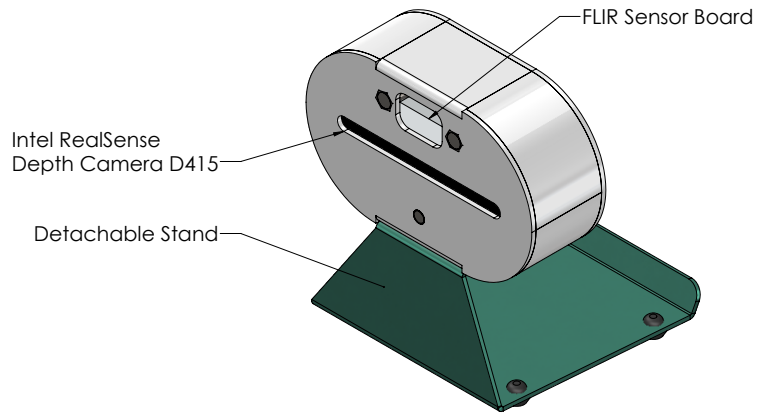

Help safeguard your establishment from infection with kiosks from Howard and software from 22Miles

The RevScan Flex takes up a minimal amount of space, while it unobtrusively and simultaneously scans people—up to as many as 10 at a time; at a distance of up to 15 feet—and displays their temperatures on the screen as they walk up. The RevScan Flex is ideal for a receptionist's desk, at an employee entrance, or somewhere you might prefer to be discreet about temperature sensing.

Kiosk Package

- Enclosure & Stand
 - Antimicrobial
 - Powder-coated
 - Cold-rolled steel

Solution Features

- Setup at any desk, behind a counter, security checkpoint, etc. with optional tripod mounting
- Scans an open area up to 15ft away from the sensors
- Scan up to 10 people at once
- Live temps are shown on the screen as guests walk up
- Online portal for pass/fail and temperature logs
- Email and/or audio alerts on elevated temperature
- Software and interface upgrade for compliance with latest rules & regulations
- System auto updates to current regulatory protocol

Specs

- Width: 4.85 in
- Depth: 4.08 in
- Height: 5.09 in
- Weight: 1.5 lbs

Experience the Howard Interactive Kiosk
Advantage today!

Howard RevScan Flex Tabletop Kiosk—Measurements & Isometric View

General Information
howard.com
Toll Free: 1.888.323.3151
24/7 (excluding US holidays)