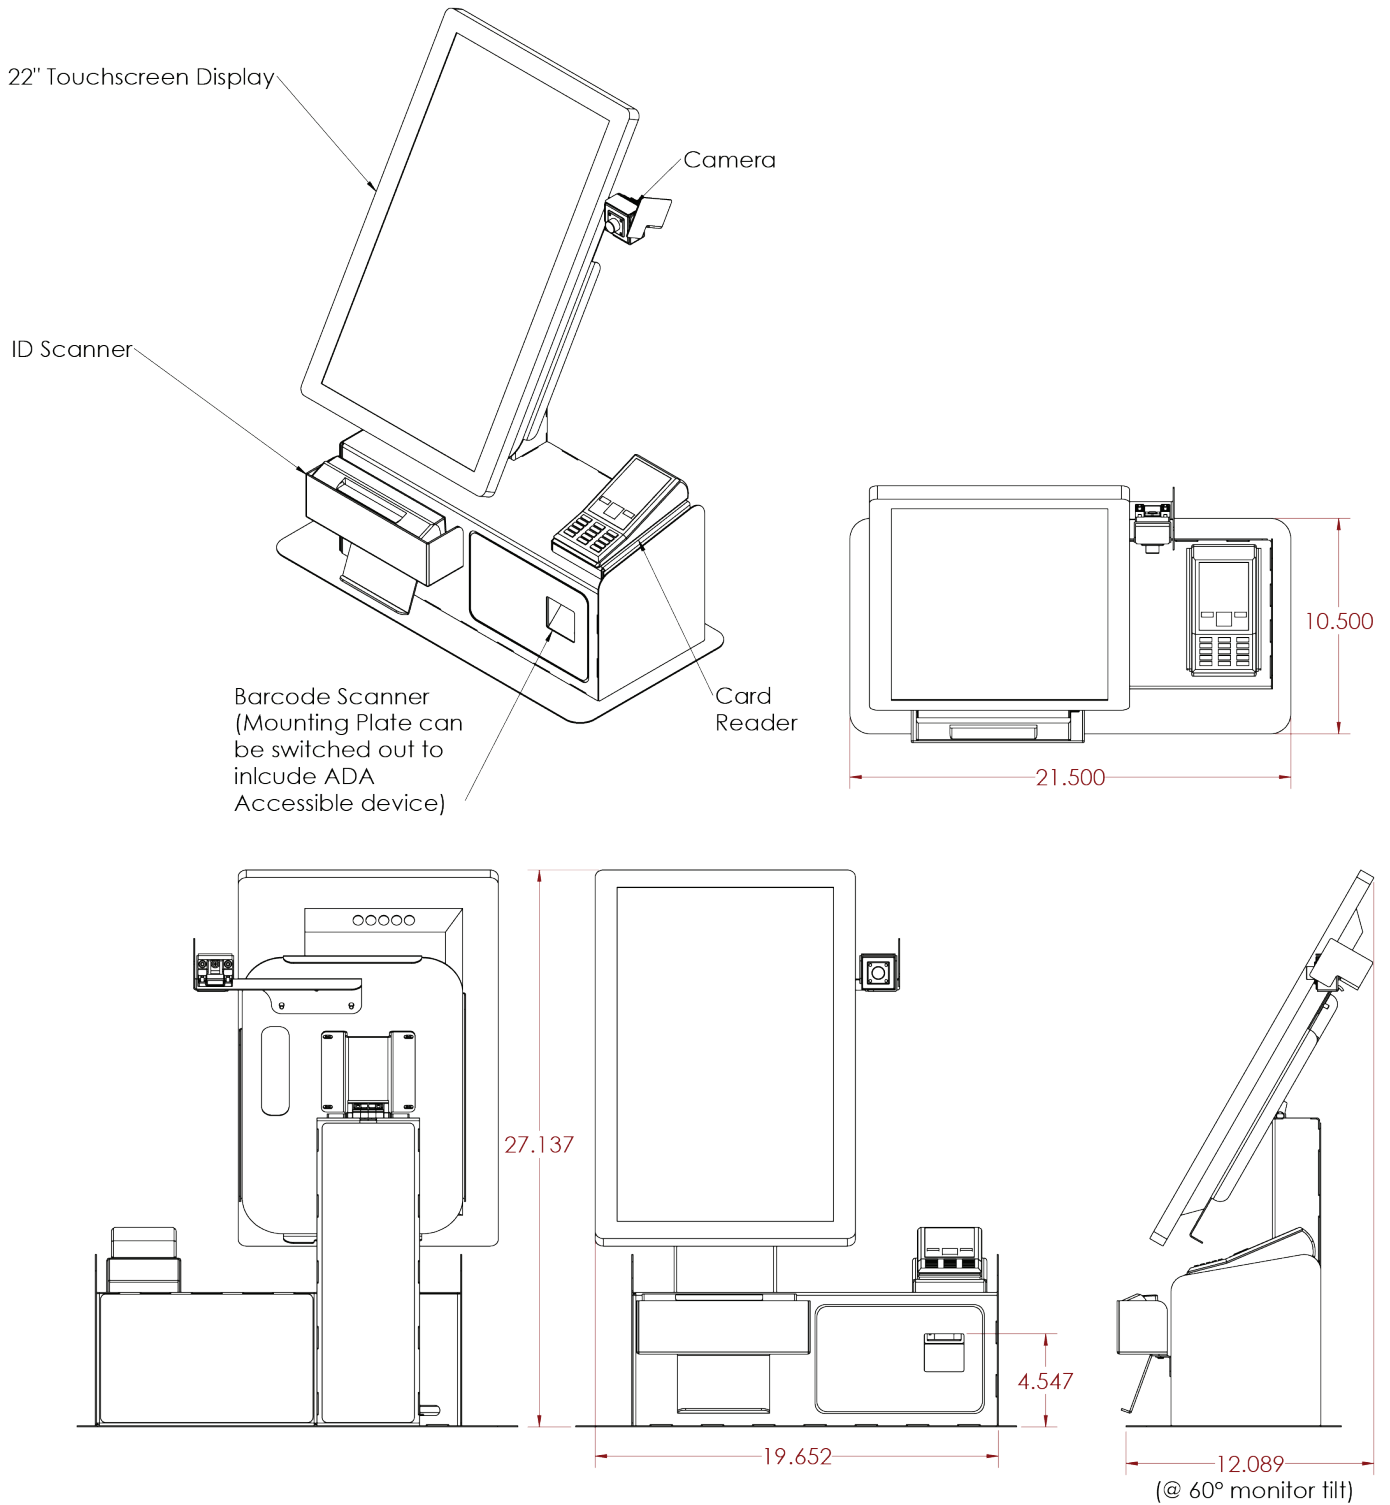

### Standard Package

- ID Scanner
- Barcode Reader
- Card reader with adjustable tilt
- Camera with adjustable tilt
- Adjustable monitor tilt
- Enclosure
  - Powder-painted
  - 16-gauge mild steel

### Specs

- Width: 21.5in
- Height: 27in
- Touchscreen: 22in

Experience the Howard Kiosk Advantage today!

# Howard R5 Tabletop Kiosk - Measurements & Isometric View

**General Information**  
 howard.com  
 Toll Free: 1.888.323.3151  
 24/7 (excluding US holidays)