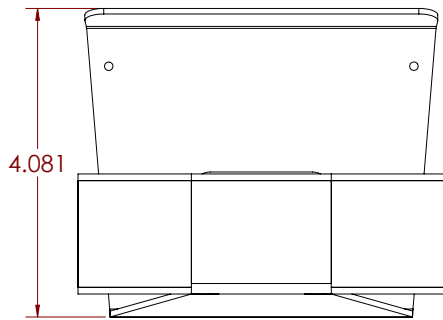

Howard RevScan Flex Tabletop Kiosk—Measurements & Isometric View

General Information
howard.com
Toll Free: 1.888.323.3151
24/7 (excluding US holidays)