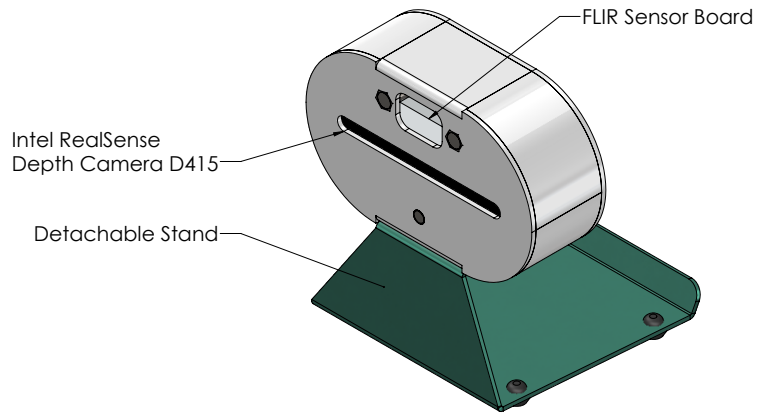

Howard RevScan Flex Tabletop Kiosk—Measurements & Isometric View

General Information
howard.com
Toll Free: 1.888.323.3151
24/7 (excluding US holidays)