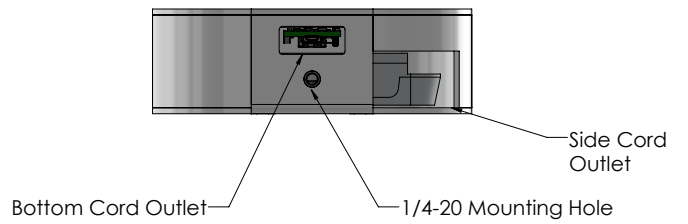

Howard RevScan Flex Tabletop Kiosk—Measurements & Isometric View

General Information
howard.com
Toll Free: 1.888.323.3151
24/7 (excluding US holidays)