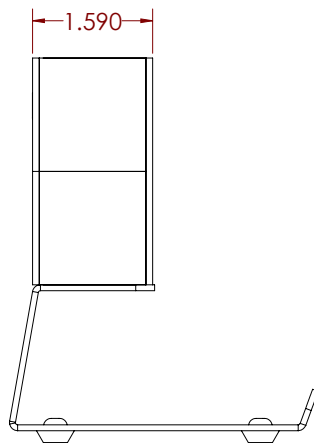

Howard RevScan Flex Tabletop Kiosk—Measurements & Isometric View

General Information
howard.com
Toll Free: 1.888.323.3151
24/7 (excluding US holidays)