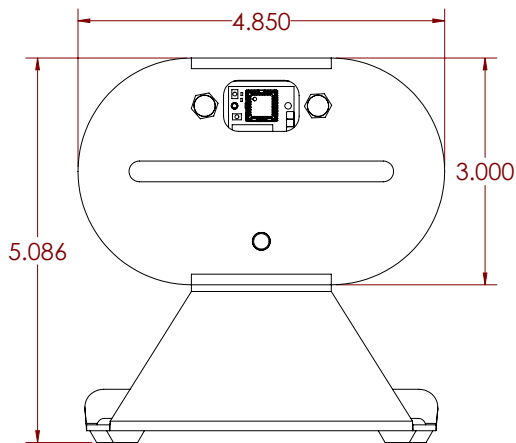

Howard RevScan Flex Tabletop Kiosk—Measurements & Isometric View

General Information
howard.com
Toll Free: 1.888.323.3151
24/7 (excluding US holidays)