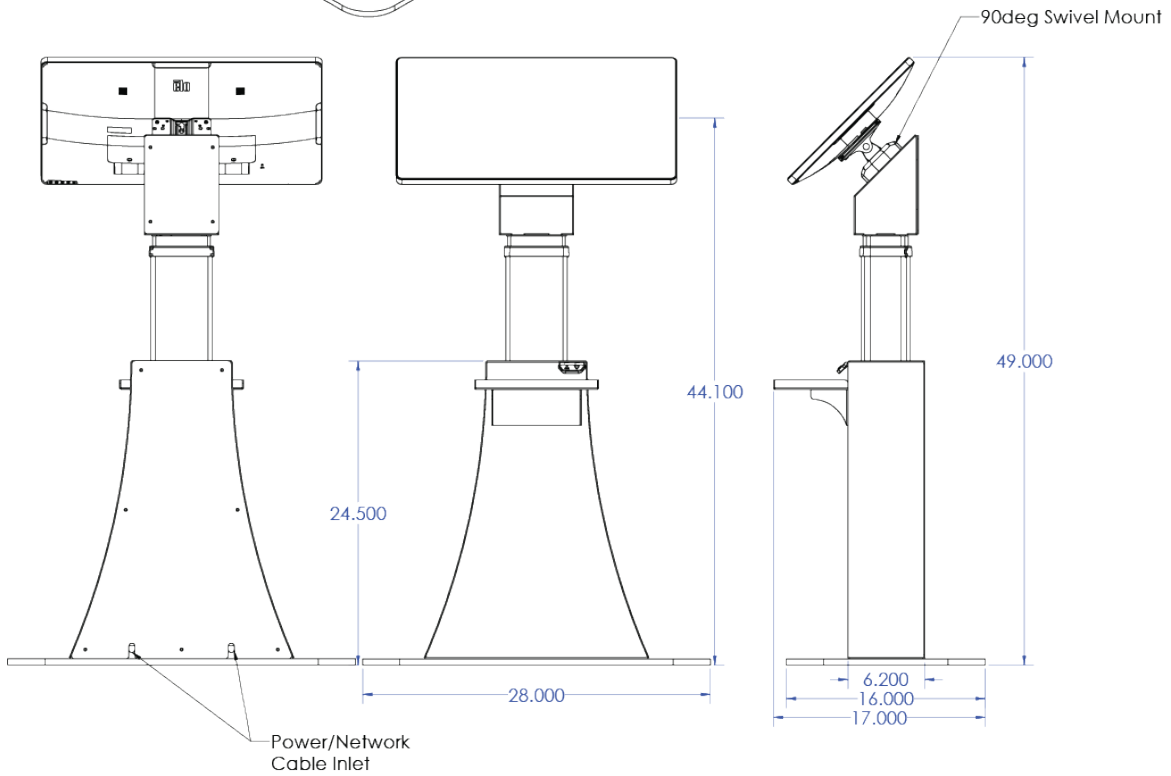

Howard D6 Kiosk—Measurements & Isometric View

General Information
howard.com
Toll Free: 1.888.323.3151
24/7 (excluding US holidays)