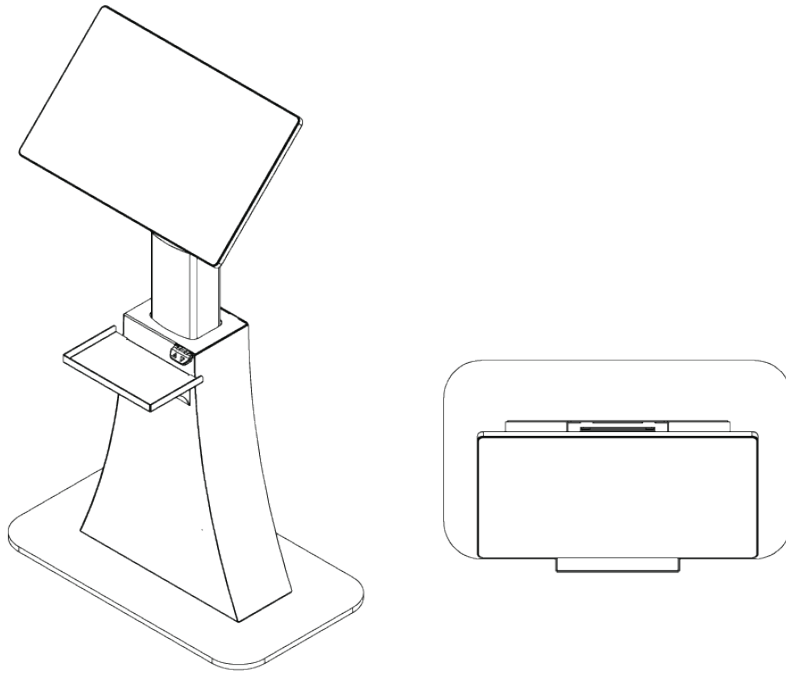

Howard D6 Kiosk—Measurements & Isometric View

General Information
howard.com
Toll Free: 1.888.323.3151
24/7 (excluding US holidays)