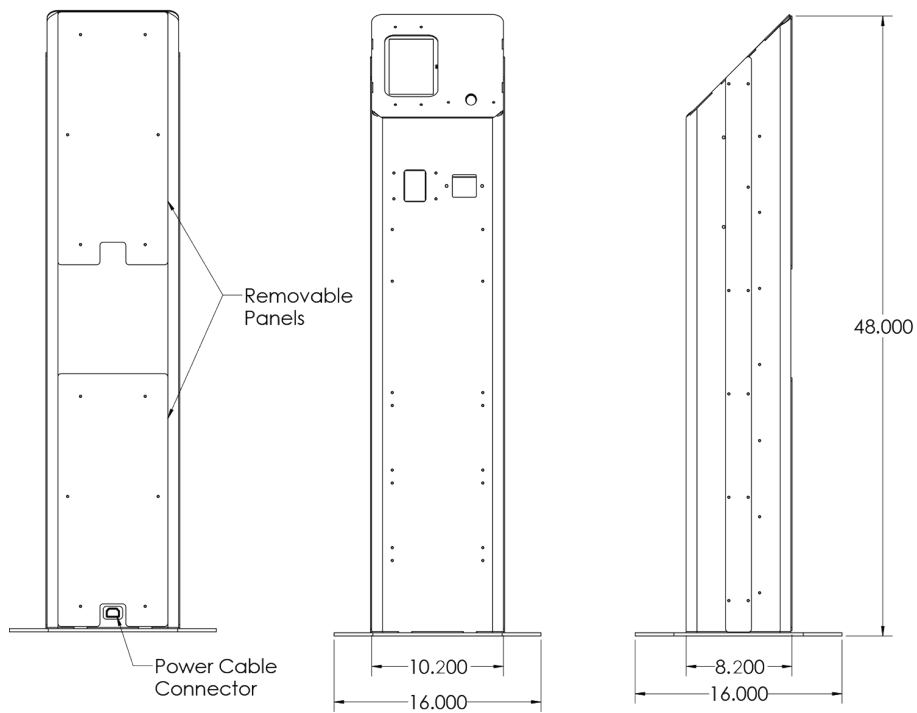

Howard A6 Kiosk—Measurements & Isometric View

General Information
howard.com
Toll Free: 1.888.323.3151
24/7 (excluding US holidays)