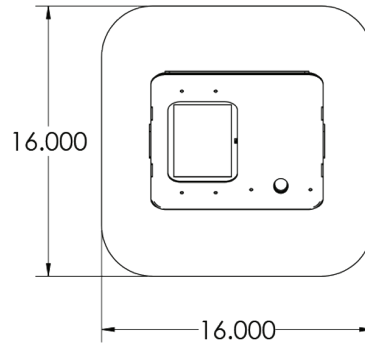

Howard A6 Kiosk—Measurements & Isometric View

General Information
howard.com
Toll Free: 1.888.323.3151
24/7 (excluding US holidays)