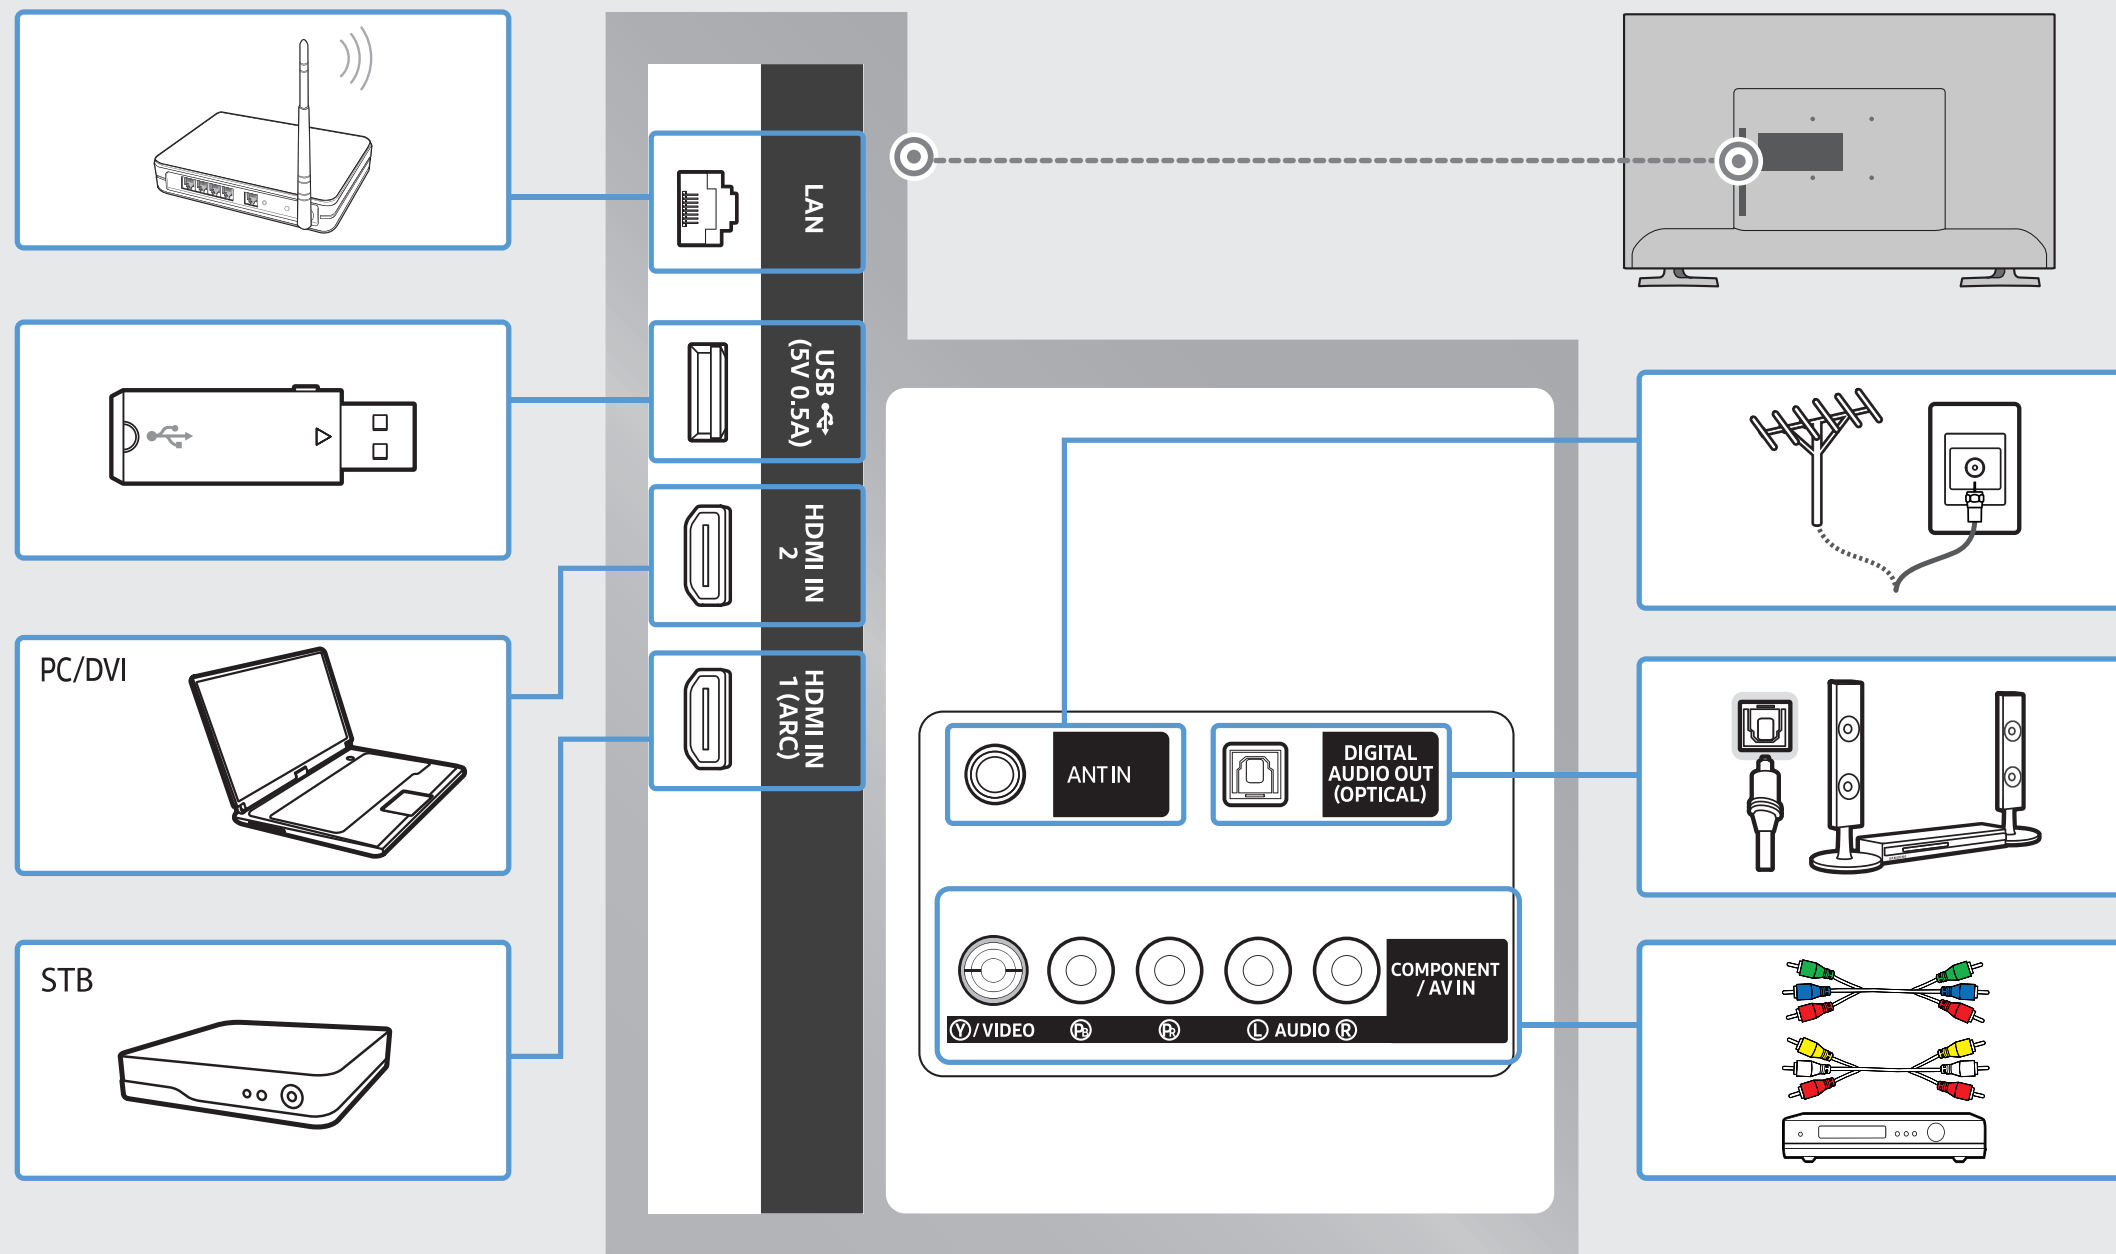

QUICK SETUP GUIDE

SAMSUNG

UNPACK

ASSEMBLE

30024000958001

CONNECT

INITIAL SETUP

1