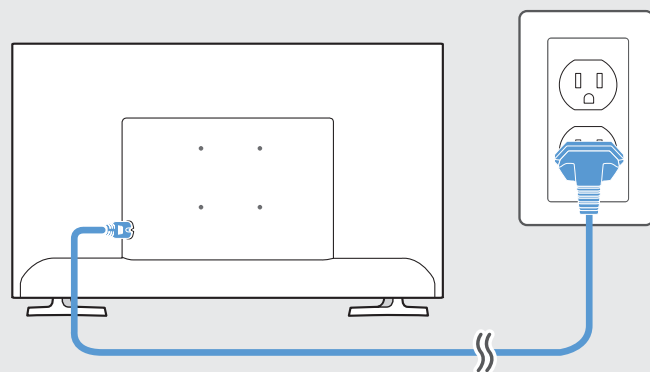

QUICK SETUP GUIDE

SAMSUNG

UNPACK

ASSEMBLE

30024000958001

CONNECT

INITIAL SETUP

1