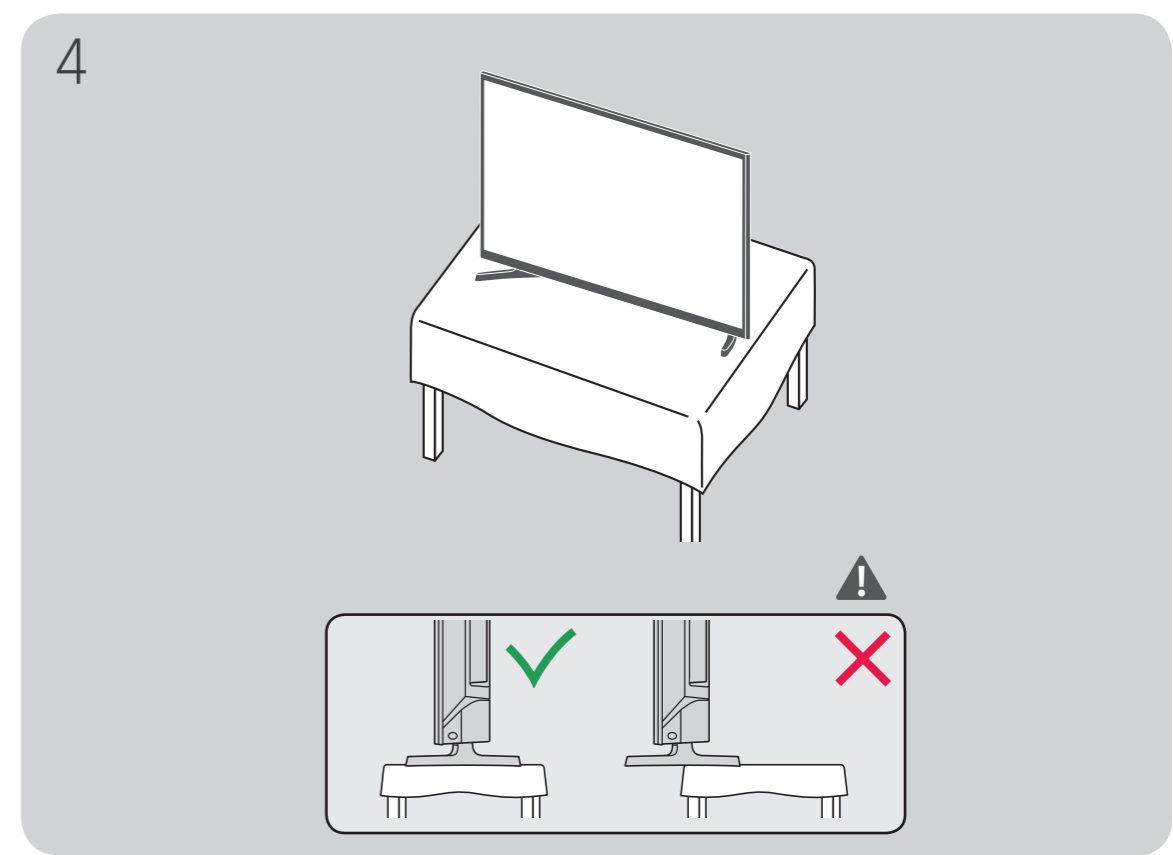

QUICK SETUP GUIDE

SAMSUNG

UNPACK

ASSEMBLE

30024000958001

CONNECT

INITIAL SETUP

1