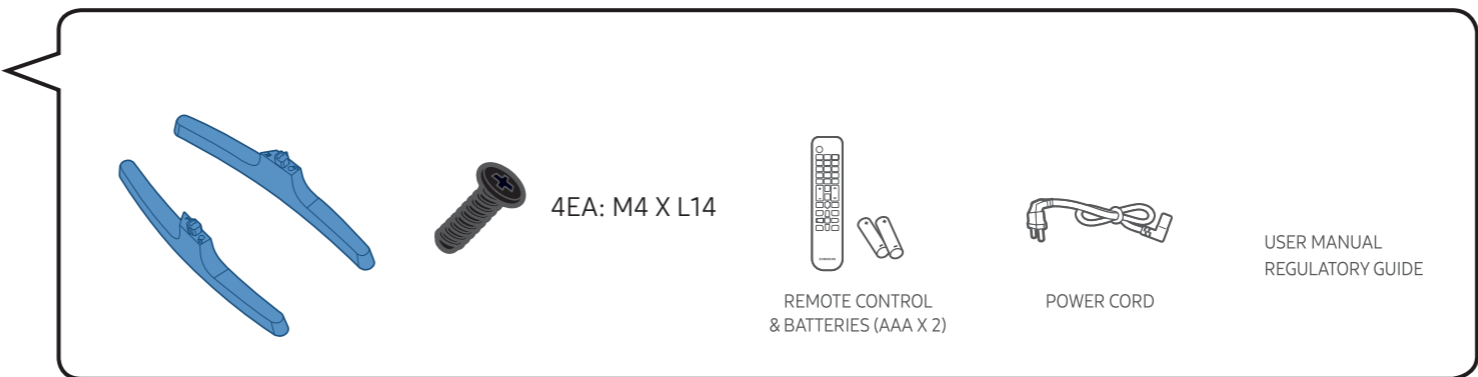

QUICK SETUP GUIDE

SAMSUNG

UNPACK

ASSEMBLE

30024000958001

CONNECT

INITIAL SETUP

1