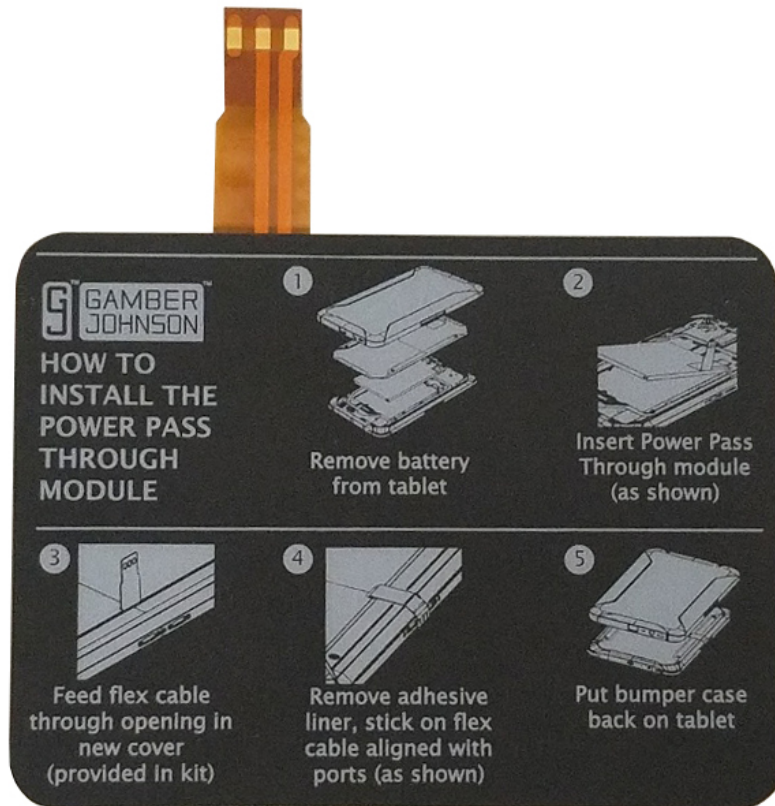

Samsung Galaxy Tab Active2 Power Pass Through Module Kit

Item #7160-1023-00

Features

- Replaces the tablet's battery and allows your tablet to be charged directly from your vehicle's power source using your docking station.
- Works with Samsung Galaxy Tab Active2 tablets and corresponding docks
- Can be used with the Samsung Tab Active docking stations.
- Ideal solution for a more permanent install.
- Kit includes Power Pass-Through Module, Special tablet back cover

Warning

- Power Pass Through Module will not work with old tablets and will not work with other manufacturer's products