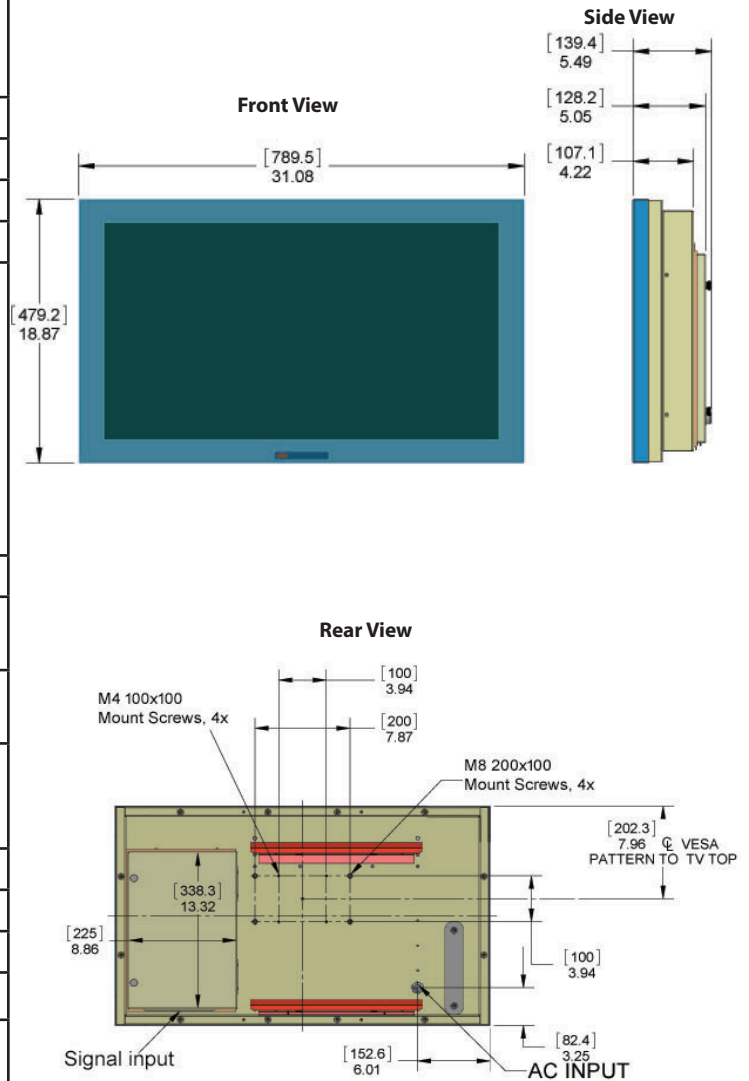

Dimensions SB-3211

11/04/2016

Specifications are subject to change.