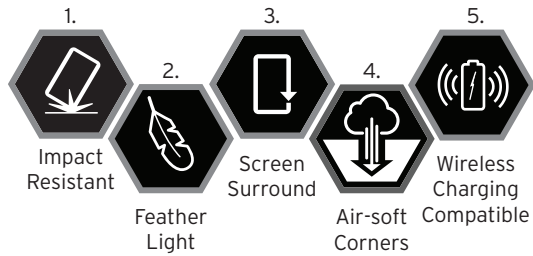

MODERN PROTECTION

**PLYO**  
SERIES

DESIGNED FOR

**SAMSUNG GALAXY S20**  
6.2" - 2020

CASE FEATURES

**ICE**

SKU // 211972114343

UPC // 812451033755

..... **RETAIL PACKAGE PRODUCT SPECIFICATIONS** .....

WEIGHT	LENGTH	WIDTH	DEPTH
3.36 OZ / 0.10 KG	7.75 IN / 19.69 CM	4.75 IN / 12.07 CM	0.75 IN / 1.91 CM