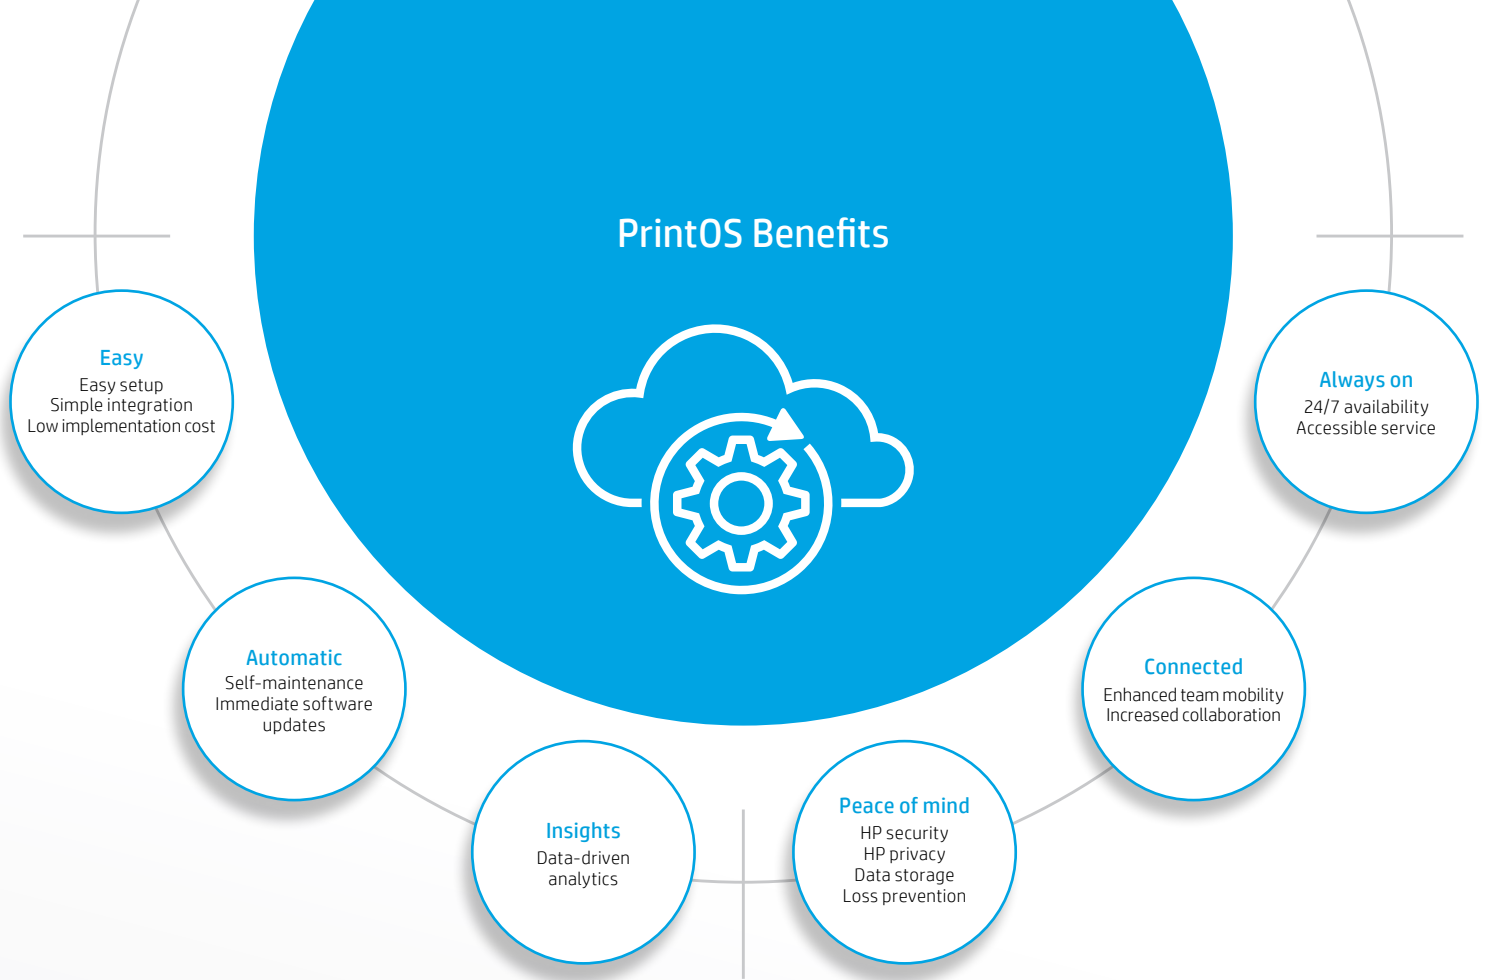

Security in the cloud

At HP we're committed to making sure your information—and your customers' information—remains secure. We work hard to protect data in transit and in the cloud, so that you can print with total confidence. To find out more, ask us for the PrintOS Security and Availability white paper.

Register today

Visit printos.com and activate your printer with the security code shown on your printer's front panel.
Download the PrintOS for PSP Mobile app and turn on Demo Experience mode before you register.

Sign up for free at printos.com

Learn more at
hp.com/go/latexprintos
hp.com/go/stitchprintos
hp.com/go/designjet-printos
hp.com/go/pagewide-xl-printos

¹ For HP's large-format printers, HP PrintOS is compatible with HP Latex printer, HP DesignJet Z6 Pro and Z9* Pro 64-in Printers, HP DesignJet Z6 and Z9 Printer series, and HP Stitch Printer series. HP PrintOS is also available for Indigo Digital Presses, HP PageWide Industrial Presses, and HP PageWide XL Pro Printers.

² PrintOS Learn is available for HP Latex 700 and 800 Printer series, HP Latex R Printer series, HP DesignJet Z6 Pro and Z9+ Pro 64-in Printers and HP PageWide XL Pro Printers.

³ The HP PrintOS Mobile application is compatible with Android™ 4.0 or later and iPhone mobile devices running iOS 8 or later and requires the printer and the smart phone to be connected to the Internet.

⁴ Service Center is available for the HP Latex printers, HP Stitch printers, and HP DesignJet Z6 Pro and Z9* Pro 64-in Printers. It does not support case creation for non-entitled printers

⁵ HP Latex Knowledge Center is available for HP Latex printers.