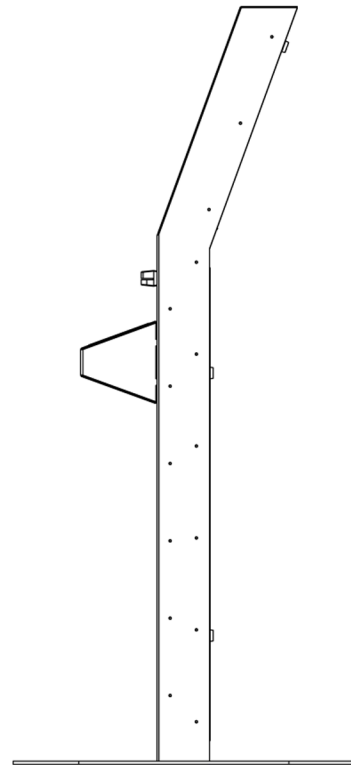

Howard W3 Specs

- Width: 20 in
- Depth: 4-20 in
- Height: 57.7 in

Experience the Howard Kiosk Advantage today!

Howard W3 Kiosk - Measurements & Isometric View

General Information
howard.com
Toll Free: 1.888.323.3151
24/7 (excluding US holidays)