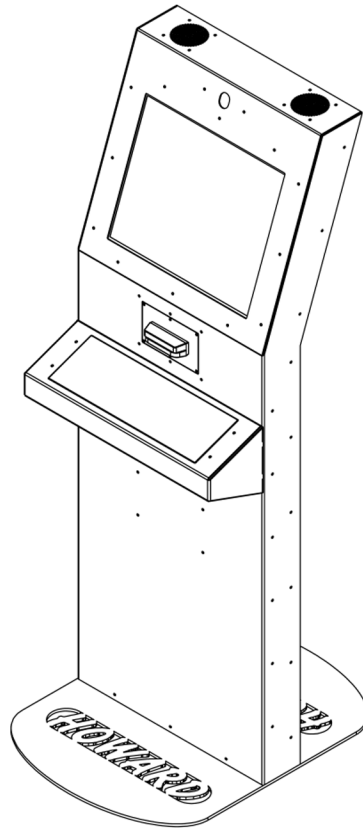

Howard W3 Specs

- Width: 20 in
- Depth: 4-20 in
- Height: 57.7 in

Experience the Howard Kiosk Advantage today!

Howard W3 Kiosk - Measurements & Isometric View

General Information
howard.com
Toll Free: 1.888.323.3151
24/7 (excluding US holidays)