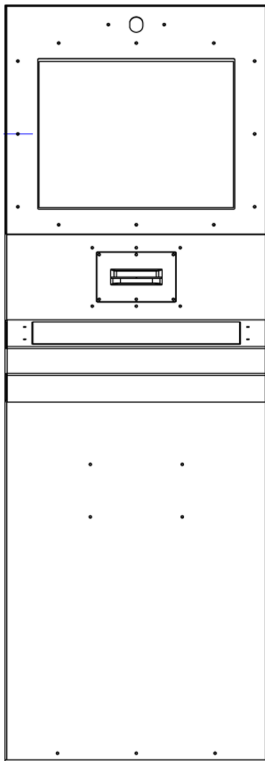

Howard W3 Specs

- Width: 20 in
- Depth: 4-20 in
- Height: 57.7 in

Experience the Howard Kiosk Advantage today!

Howard W3 Kiosk - Measurements & Isometric View

General Information
howard.com
Toll Free: 1.888.323.3151
24/7 (excluding US holidays)