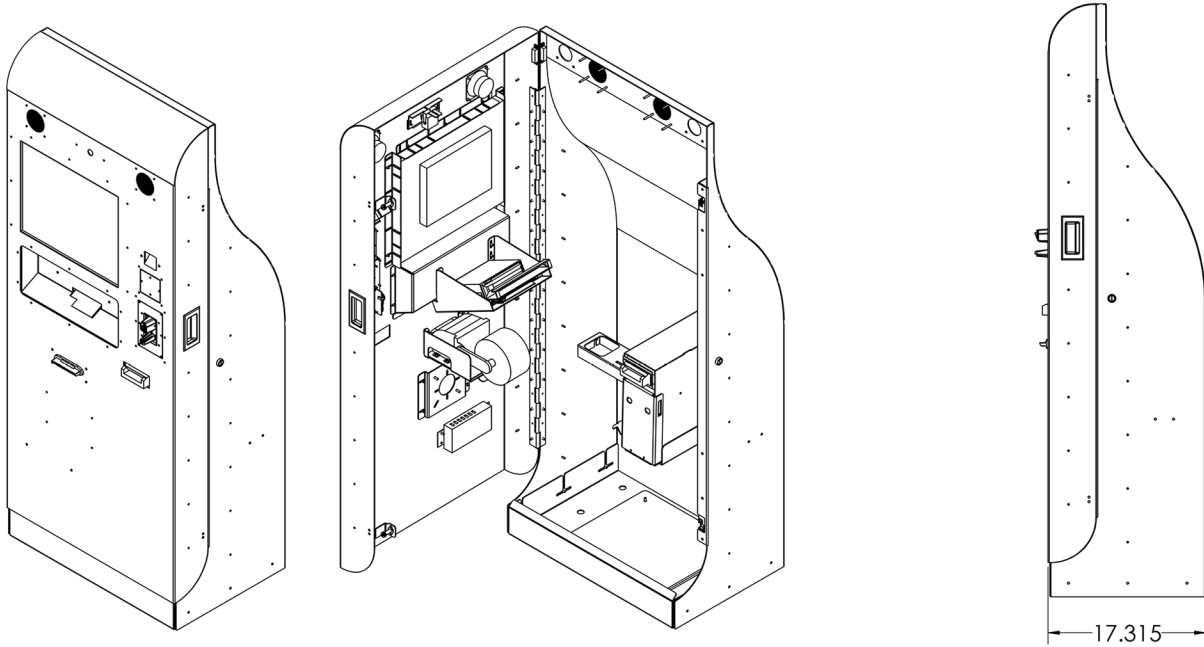

Howard O1 Specs

- Width: 26 in
- Depth: 17.315 in
- Height: 65.095
- Touch Screen: 19 in
- Ad Display: 15.6 in

Experience the Howard Kiosk Advantage today!

Howard O1 Kiosk - Measurements & Isometric View