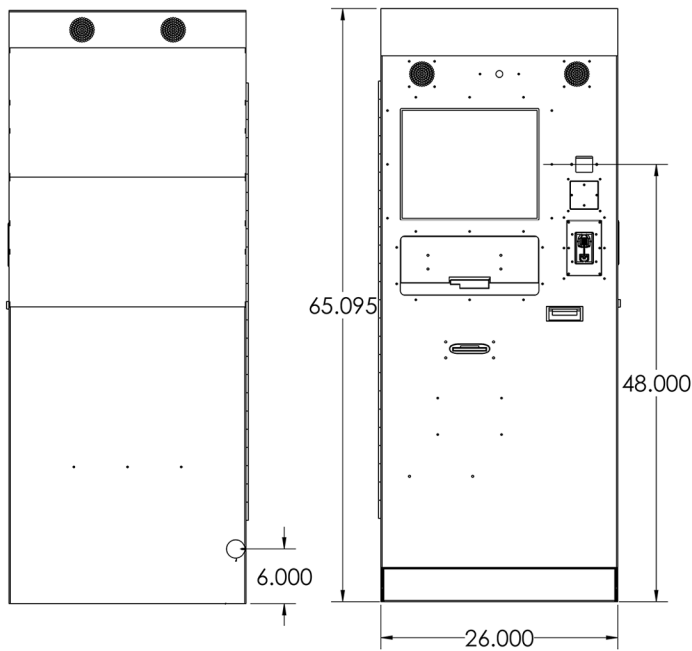

Howard O1 Specs

- Width: 26 in
- Depth: 17.315 in
- Height: 65.095
- Touch Screen: 19 in
- Ad Display: 15.6 in

Experience the Howard Kiosk Advantage today!

Howard O1 Kiosk - Measurements & Isometric View