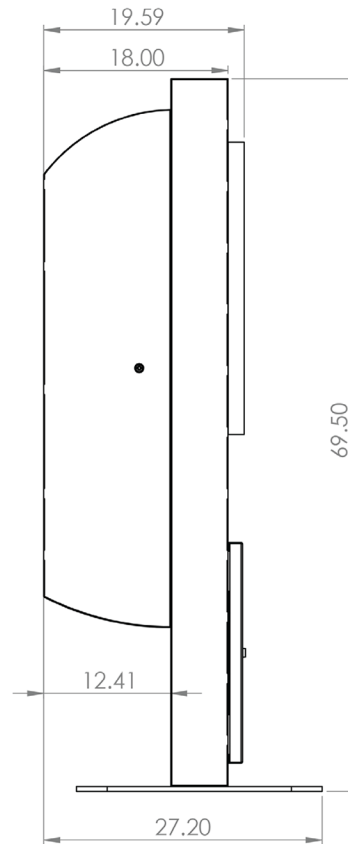

## Howard H1 Specs

- Width: 26 in
- Depth: 24 in
- Height: 71.2 in
- Weight: 375 lbs
- Touch Screen: 19 in

Experience the Howard Kiosk Advantage today!

# Howard H1 Kiosk - Measurements & Isometric View

**General Information**  
howard.com  
Toll Free: 1.888.323.3151  
24/7 (excluding US holidays)