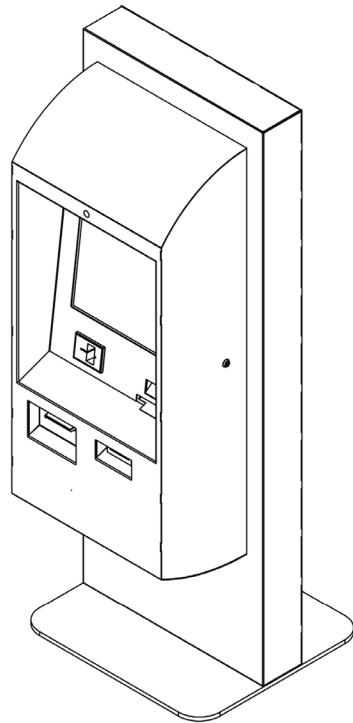

Howard H1 Kiosk - Measurements & Isometric View

General Information
howard.com
Toll Free: 1.888.323.3151
24/7 (excluding US holidays)