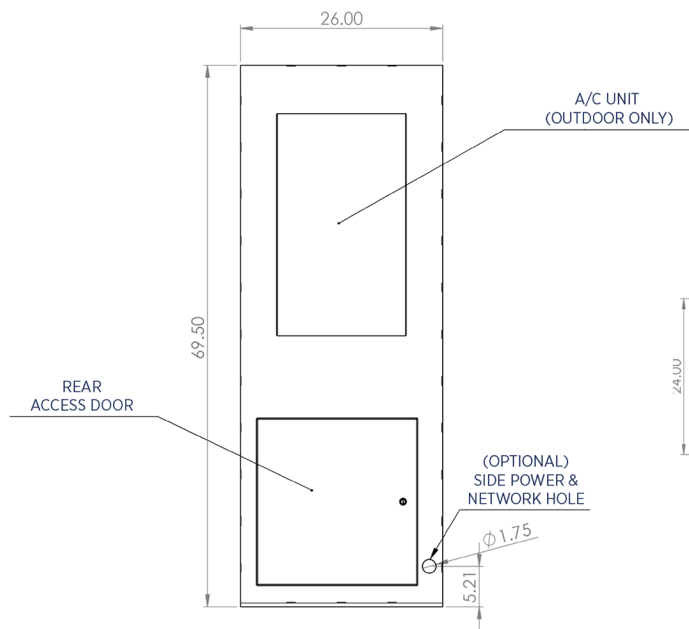

Howard H1 Kiosk - Measurements & Isometric View

General Information
howard.com
Toll Free: 1.888.323.3151
24/7 (excluding US holidays)