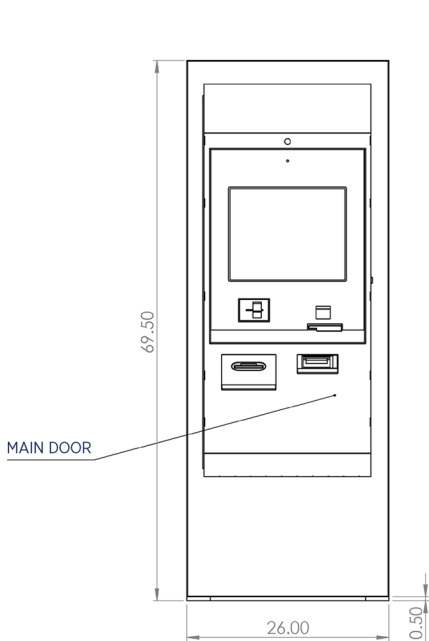

Howard H1 Kiosk - Measurements & Isometric View

General Information
howard.com
Toll Free: 1.888.323.3151
24/7 (excluding US holidays)