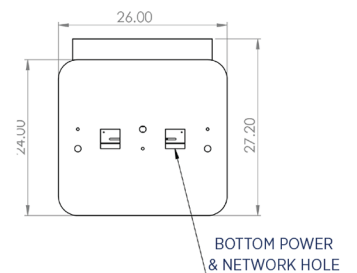

Howard H1 Kiosk - Measurements & Isometric View

General Information
howard.com
Toll Free: 1.888.323.3151
24/7 (excluding US holidays)