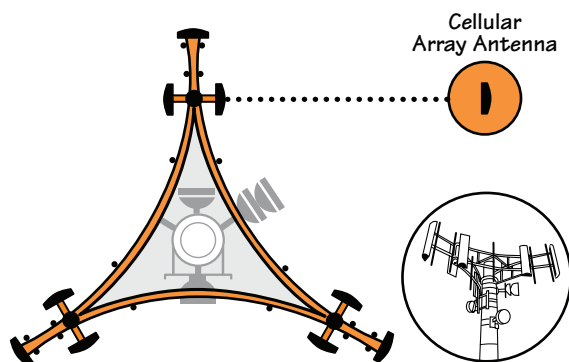

Wi-Fi ARRAY ARCHITECTURE

Xirrus Wi-Fi Arrays combine *sectorized array antennas* and *network switching* into a single device.

CELLULAR ARRAY ANTENNAS

Wi-Fi ARRAY ANTENNAS

- **Multiple radios** = more bandwidth and user density
- **Directional antennas** = stronger signal strength and increased coverage
- **Sectorized RF patterns** = better RF management and load balancing
- **Fewer devices** = cost, installation, and management savings

L2/L3 SWITCH

Wi-Fi ARRAY SWITCH

- **Distributed to the edge** = more efficient switching decisions
- **Intelligence at the edge** = more efficient QoS and VLAN-tagging
- **Security at the edge** = better protection of all network traffic
- **More bandwidth** = enhanced user experience and network efficiency

XIRRUS Wi-Fi ARRAY SPECIFICATIONS

802.11abg+n Wi-Fi Arrays

XN4 | XN8 | XN12 | XN16

RF Specifications		XN4	XN8	XN12	XN16
Maximum Wi-Fi Bandwidth		1.2Gbps	2.4Gbps	3.6Gbps	4.8Gbps
Integrated 802.11abg+n Access Points		4	4	4	4
Integrated 802.11a+n Access Points		-	4	8	12
Total Integrated Access Points		4	8	12	16
Dedicated Wi-Fi Threat Sensor		Yes	Yes	Yes	Yes
Maximum Wi-Fi Backhaul Link		900Mbps	900Mbps	900Mbps	900Mbps
RP-TNC Connectors		1	3	3	3
# of Integrated Antennas		20	36	36	48