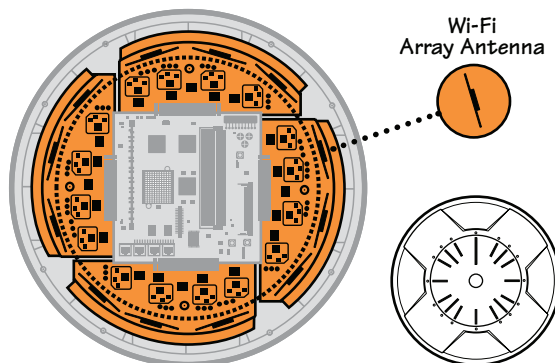

Wi-Fi ARRAY ARCHITECTURE

Xirrus Wi-Fi Arrays combine *sectorized array antennas* and *network switching* into a single device.

CELLULAR ARRAY ANTENNAS

Wi-Fi ARRAY ANTENNAS

- **Multiple radios** = more bandwidth and user density
- **Directional antennas** = stronger signal strength and increased coverage
- **Sectorized RF patterns** = better RF management and load balancing
- **Fewer devices** = cost, installation, and management savings

L2/L3 SWITCH

Wi-Fi ARRAY SWITCH

- **Distributed to the edge** = more efficient switching decisions
- **Intelligence at the edge** = more efficient QoS and VLAN-tagging
- **Security at the edge** = better protection of all network traffic
- **More bandwidth** = enhanced user experience and network efficiency

XIRRUS Wi-Fi ARRAY SPECIFICATIONS

802.11abg+n Wi-Fi Arrays

XN4 | XN8 | XN12 | XN16

RF Specifications		XN4	XN8	XN12	XN16
Maximum Wi-Fi Bandwidth		1.2Gbps	2.4Gbps	3.6Gbps	4.8Gbps
Integrated 802.11abg+n Access Points		4	4	4	4
Integrated 802.11a+n Access Points		-	4	8	12
Total Integrated Access Points		4	8	12	16
Dedicated Wi-Fi Threat Sensor		Yes	Yes	Yes	Yes
Maximum Wi-Fi Backhaul Link		900Mbps	900Mbps	900Mbps	900Mbps
RP-TNC Connectors		1	3	3	3
# of Integrated Antennas		20	36	36	48

Wi-Fi Switch Specifications		XN4	XN8	XN12	XN16
Integrated Wi-Fi Switch Ports		4	8	12	16
Gigabit Uplink Ports		1	2	2	2
Maximum Associated Users		256	512	768	1024

Xirrus Management System Centralized Management for Large Array Networks (OPTIONAL)