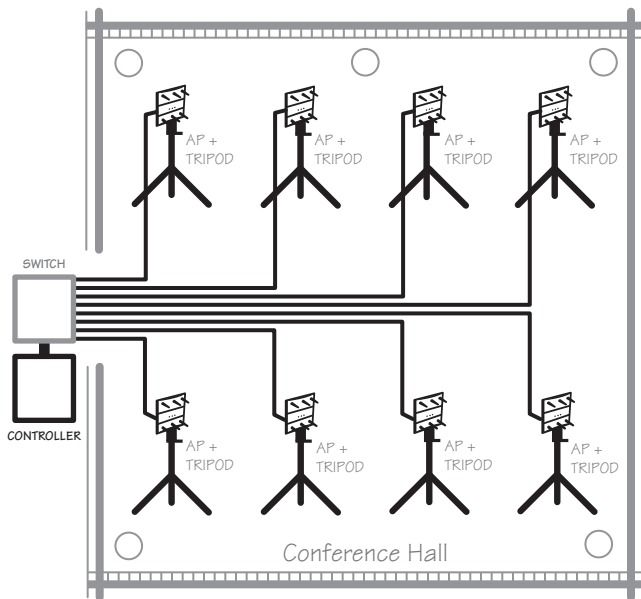

RAPID DEPLOYMENT Wi-Fi KIT

Xirrus combines everything needed to deploy high performance wireless networks for hundreds of users.

8 ACCESS POINTS + CLOSET CONTROLLER

1 WI-FI ARRAY + INTEGRATED CONTROLLER

PRODUCT COMPARISON

PRODUCT	COMPETITION	XIRRUS
Devices	8 APs + Controller	1 Array
Cable Runs	8	1
Switch Ports	8	1
Threat Sensors	Time Sliced/ Overlay	Integrated
Warranty	1-yr HW 90 day SW	5-yr HW 90 day SW

APPLICATIONS

The Xirrus Rapid Deployment Wi-Fi Kit is the only solution capable of supporting hundreds of users over large coverage areas with such simplicity, making it the perfect solution for:

- Meetings
- Conferences
- Festivals
- Expositions
- Disaster Response
- Command Posts

VALUE ADDED

Everything needed to transport and quickly deploy a high performance Wi-Fi network.

- Integrated product design
- Indoor and outdoor usage
- Quick physical setup
 - less than 10 minutes
- Pre-configured
 - low to no touch operation
- Wide coverage range
 - 1,000+ feet line-of-site
 - 200+ feet with obstructions
- High user density
 - 100+ users with XS4 Wi-Fi Array
 - 200+ users with XS8 Wi-Fi Array
- Flexible uplink options via Ethernet
 - DSL, Cable, 3G, Satellite

	XK-RDW-100	XK-RDW-200
Xirrus Wi-Fi Array		
	XS4	XS8
Maximum Wi-Fi Bandwidth	216Mbps	432Mbps
Integrated Access Points	4	8
Dedicated Wi-Fi Threat Sensor	Yes	Yes
Maximum Wi-Fi Backhaul	162Mbps	162Mbps
Integrated Wi-Fi Switch Ports	4	8
Maximum Associated Users	256	512
Mounting Hardware		
Array Protective Cover	1	1
Ruggedized Tripod	10ft	10ft
Cables & Power		
Cat 5E Cable	100ft & 16ft	100ft & 16ft
Power Cable	6ft	6ft
Power Injector	60W	75W
Carrying Cases	2	2