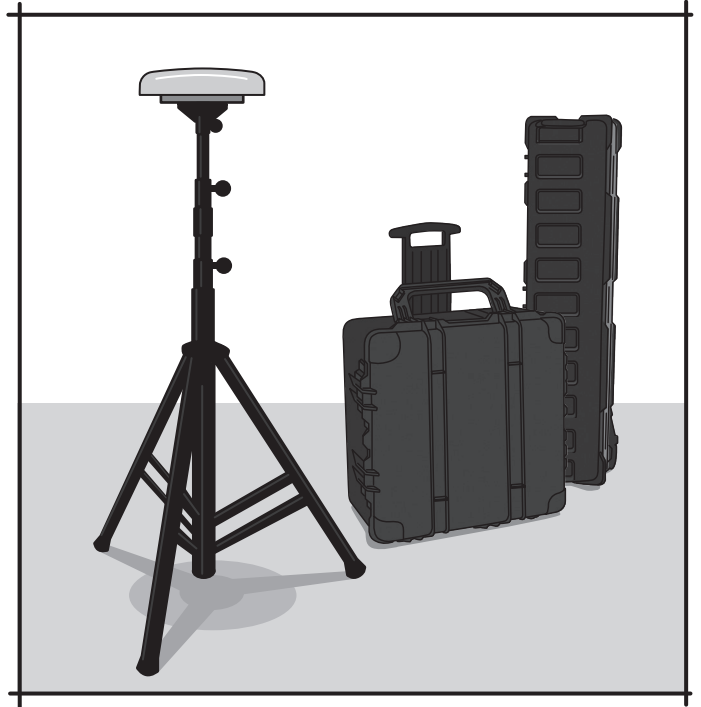

RAPID DEPLOYMENT Wi-Fi KIT

Xirrus combines everything needed to deploy high performance wireless networks for hundreds of users.

8 ACCESS POINTS + CLOSET CONTROLLER

1 WI-FI ARRAY + INTEGRATED CONTROLLER

PRODUCT COMPARISON

PRODUCT	COMPETITION	XIRRUS
Devices	8 APs + Controller	1 Array
Cable Runs	8	1
Switch Ports	8	1
Threat Sensors	Time Sliced/ Overlay	Integrated
Warranty	1-yr HW 90 day SW	5-yr HW 90 day SW

APPLICATIONS

The Xirrus Rapid Deployment Wi-Fi Kit is the only solution capable of supporting hundreds of users over large coverage areas with such simplicity, making it the perfect solution for:

- Meetings
- Conferences
- Festivals
- Expositions
- Disaster Response
- Command Posts

VALUE ADDED

Everything needed to transport and quickly deploy a high performance Wi-Fi network.

- Integrated product design
- Indoor and outdoor usage
- Quick physical setup
 - less than 10 minutes
- Pre-configured
 - low to no touch operation
- Wide coverage range
 - 1,000+ feet line-of-site
 - 200+ feet with obstructions
- High user density
 - 100+ users with XS4 Wi-Fi Array
 - 200+ users with XS8 Wi-Fi Array
- Flexible uplink options via Ethernet
 - DSL, Cable, 3G, Satellite