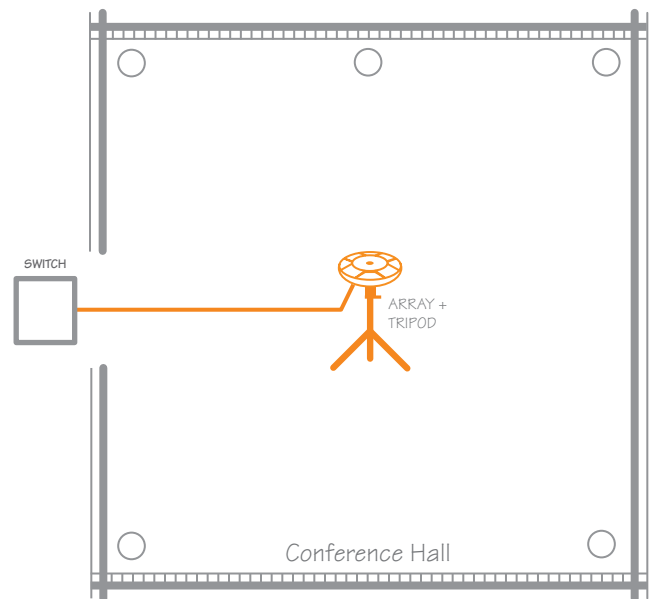

RAPID DEPLOYMENT Wi-Fi KIT

Xirrus combines everything needed to deploy high performance wireless networks for hundreds of users.

8 ACCESS POINTS + CLOSET CONTROLLER

1 WI-FI ARRAY + INTEGRATED CONTROLLER

PRODUCT COMPARISON

PRODUCT	COMPETITION	XIRRUS
Devices	8 APs + Controller	1 Array
Cable Runs	8	1
Switch Ports	8	1
Threat Sensors	Time Sliced/ Overlay	Integrated
Warranty	1-yr HW 90 day SW	5-yr HW 90 day SW

APPLICATIONS

The Xirrus Rapid Deployment Wi-Fi Kit is the only solution capable of supporting hundreds of users over large coverage areas with such simplicity, making it the perfect solution for:

- Meetings
- Conferences
- Festivals
- Expositions
- Disaster Response
- Command Posts

VALUE ADDED

Everything needed to transport and quickly deploy a high performance Wi-Fi network.

- Integrated product design
- Indoor and outdoor usage
- Quick physical setup
 - less than 10 minutes
- Pre-configured
 - low to no touch operation
- Wide coverage range
 - 1,000+ feet line-of-site
 - 200+ feet with obstructions
- High user density
 - 100+ users with XS4 Wi-Fi Array
 - 200+ users with XS8 Wi-Fi Array
- Flexible uplink options via Ethernet
 - DSL, Cable, 3G, Satellite