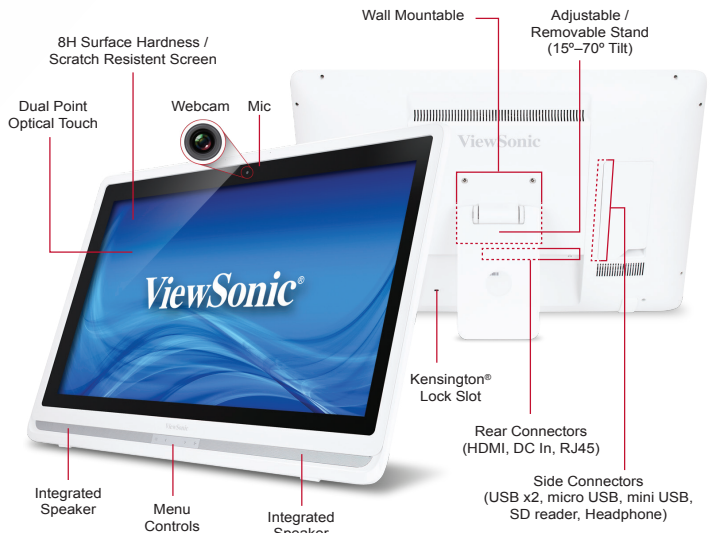

Specifications

PART #	USA	VSD241-WTA-US0	
	Canada	VSD241-WTA-CA0	
	Latin America	VSD241-WTA-LA0	
	Argentina	VSD241-WTA-AR0	
SYSTEM	CPU Processor	NVIDIA® Tegra® 3 Quad-Core 1.7GHz	
	Operating System	Android™ 4.2 Jelly Bean	
	System Memory	LPDDR3 1GB	
	Storage Memory	8GB (eMMC4.4)	
	Internal MIC	Echo cancelling	
	DISPLAY	Type	24" (23.8" viewable) Wide Color TFT Transmissive LED
Display Area		19.0" horizontal x 10.7" vertical; 23.8" diagonal	
Optimum Resolution		1920x1080	
Brightness		250 cd/m² (typ.)	
Contrast Ratio		1000:1 (typ.)	
Viewing Angles		170° horizontal, 160° vertical	
Response Time		5ms (typ.)	
Backlight		White-light LED	
Backlight Life		30,000 hours (min.)	
Touch Panel		Optical touch type, with glass 8H	
Touch Controller	Dual touch with pinch and zoom		
INPUT/OUTPUT	USB	Type A (x2), micro USB (x1), mini USB (x1)	
	HDMI	HDMI (with MHL)	
	Card Reader	SD card	
	LAN/Ethernet	RJ45, Wi-Fi 802.11 b/g/n, Bluetooth V2.1	
	Audio	Headphone jack	
	Power	DC-In jack (ID 1.7mm, OD 4.0mm)	
	Speakers	2-watt (x2)	
	Front Camera	2.0MP – HD 1080p	

COMPATIBILITY	PC	PC compatibles (from VGA up to 1920x1080 non-interfaced)
	Mac®	n/a
POWER	Voltage Consumption	AC-DC power (Input: 100V~240V / Output: DC 19V , 3.4 A) 65W (typ.)
	Tilt	15° – 70°
ERGONOMICS	Temperature	32–104° F (0–40° C)
	Humidity	20–90% (non-condensing)
OPERATING CONDITIONS	Physical	24.0 x 18.9 x 3.0 in. / 610 x 480 x 75 mm
	Packaging	29.0 x 20.5 x 6.5 in. / 735 x 520 x 164 mm
DIMENSIONS (W x H x D)	Net	15.9 lb. / 7.2 kg
	Gross	18.7 lb. / 8.5 kg
WEIGHT	VESA®	100 x 100 mm
WALL MOUNT	REGULATIONS	
CE, CB, BSMI, NCC, C-Tick, UL/CUL, FCC-B (including ICES003), FCC-C, IC RSS-210, China CCC, SRRC, Gost-R, FAC, WEEE, RoHS, REACH, SVHC, ErP, Argentina CNC, ENERGY STAR®		
RECYCLE / DISPOSAL		Please dispose of in accordance with local, state or federal laws.
WARRANTY		Three-year limited warranty on parts, labor and backlight.

What's in the box?

VSD241 smart display, power cord and adapter, micro USB cable, mini USB cable, Quick Start Guide

Specifications and availability are subject to change without notice. Selection, offers and programs may vary by country; see your ViewSonic representative for complete details. NVIDIA, the NVIDIA logo, NVIDIA® TEGRA® logo are trademarks and/or registered trademarks of NVIDIA Corporation in the U.S. and other countries. Citrix Ready® logo is a trademark of Citrix Systems, Inc. and/or one or more of its subsidiaries and may be registered in the USPTO and in other countries. The Android™ robot logo is a trademark of Google Inc. and is in no way affiliated with ViewSonic. The Android robot is reproduced or modified from work created and shared by Google and used according to terms described in the Creative Commons 3.0 Attribution License. Corporate names, trademarks stated herein are the property of their respective companies. Copyright © 2014 ViewSonic Corporation. All rights reserved. [17131-00B-03/14]