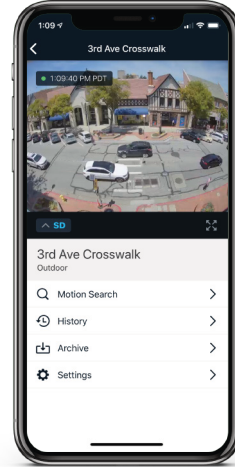

FEATURES & EXPERIENCE

REAL-TIME VISIBILITY & RESPONSE

- Instantly share live video streams with campus police, first responders, administrators, and others via SMS and weblinks
- View and manage video on any device
- Embed live video streams to share sports games and other school activities with the broader community
- On-camera accelerometer sends SMS alerts when tampering is detected