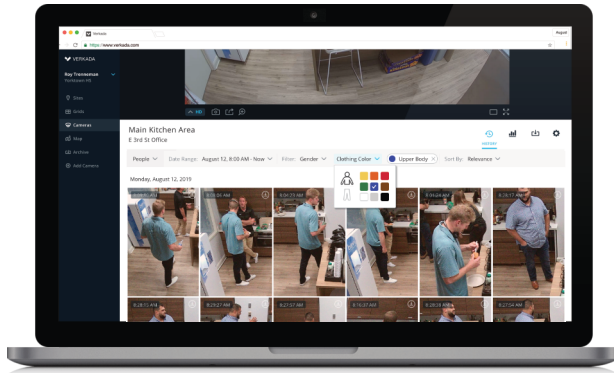

People History

- Bring speed and efficiency to investigations with powerful computer vision
- See high-resolution images of every person that comes and goes through your space
- Search and filter for people by time, date, gender traits, top/bottom clothing color, and facial matches

Face Detection

- Quickly search for people detected on camera by facial matches or uploaded images
- Instantly view all moments of a facial match where a person was detected
- Export any relevant images and footage to any device