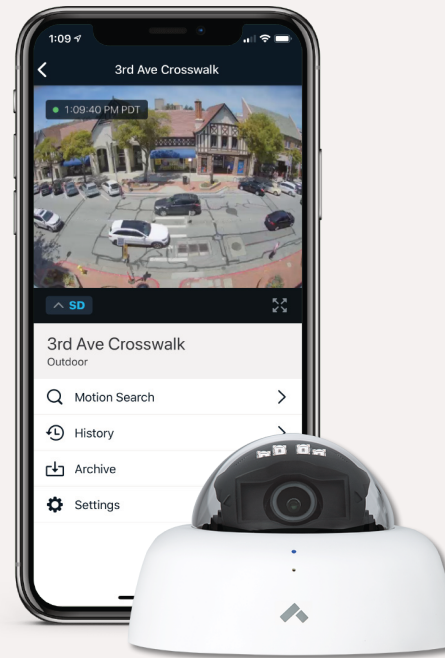

SOLUTION FOR UNIVERSITIES

Make Campuses Safer With Smart Video Security

Universities turn to Verkada to modernize their campus video security. From the dorms and classrooms to the football stadium, Verkada empowers IT managers, campus police, administrators, and even teachers with simple to use access to world-class enterprise video surveillance.

WHY COLLEGES CHOOSE VERKADA

+ Monitor On & Off Campus

Access footage from any computer or mobile device – no downloads required

+ Camera Health & Status

Always know the health and status of your cameras, including offline alerts

+ Simple to Set Up

No NVRs/DVRs, thick clients, or added configurations – just a PoE connection

+ Protected Investment

All hardware is backed by our industry-leading 10-year warranty

+ Automatic Updates

Automatic firmware updates keep cameras up-to-date and cyber-secure

+ Smart, Instant Alerts

Receive a notification when a camera detects meaningful motion or tampering

+ Share Feeds Instantly

In an emergency situation, easily share links of live footage via SMS or email

+ No Hidden Costs

Reduce the cost and unpredictability of lifetime ownership with transparent pricing

START YOUR FREE 30-DAY TRIAL TODAY AT [VERKADA.COM/TRY](https://www.verkada.com/try)

WHY OUR CUSTOMERS LOVE US

Bandwidth-Friendly

“What was keeping me up at night was, am I going to overflow this WAN and affect people’s day to day internet-based usage with this video traffic? But once I saw the Verkada solution, you don’t need to worry.”

- Tim Miles, Technology Director, Steamboat Springs School District

Flexible Deployments

“We needed something that was easy to set up. Verkada gave us the ability to take the camera out of the box, and with very little effort, have it installed and connected with the software. There’s a lot of freedom in what we could do with the cameras.”

- David Rodriguez, Dir. of Info. Technology, Kiona-Benton City School District

www.howardedu.com | (888) 912-3151

All specifications are subject to change without notice. Copyright © Verkada Inc. All rights reserved.