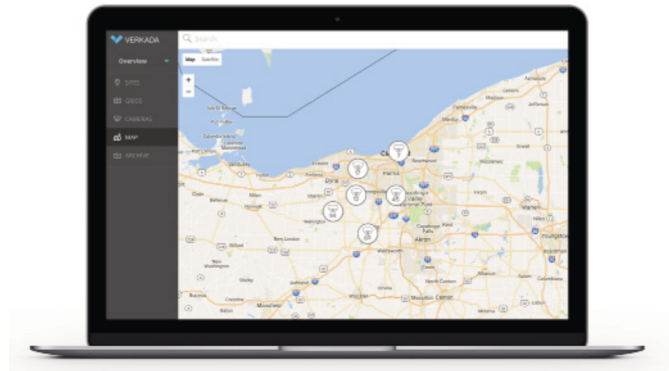

EASY MANAGEMENT

- Easily control user permissions at the campus, school, building, and camera levels
- SAML and two-factor authentication available for added account protection
- No thick clients, third-party plugins or additional hardware required