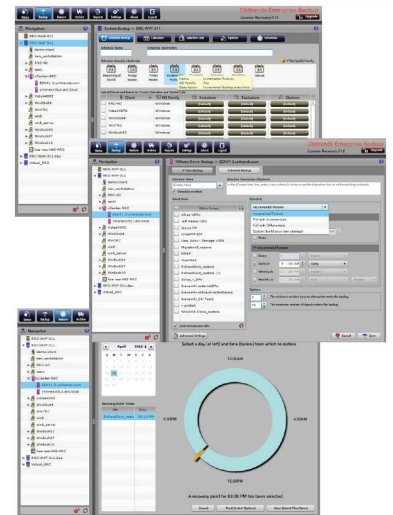

What puts Unitrends ahead of the pack? How about:

- **Cloud-ready Appliances.** Supports replication to a private cloud or to Unitrends No Limits Cloud™.
- **Unified Data Protection™.** Protects your physical and virtual environment.
- **Heterogeneous Support.** Protects over 100 versions of servers, storage, operating systems, hypervisors, and applications.
- **Simply Scalable™ Architecture.** Monitoring and management of physical and virtual appliances from a single pane of glass.
- **Instant Recovery.** Meet your recovery time objectives (RTO) and recover servers in minutes. Instant granular file-level recovery, too.
- **Point-in-Time Protection.** Backup as often as once every 60 seconds. Improve your recovery point objectives (RPOs) with Incremental Forever.
- **Bare Metal Restore Technology.** Similar and dissimilar, physical and virtual.
- **No Limits Licensing.** No per-anything fees. Lowest total cost of ownership (TCO) in the industry.
- **Easy-to-use Interface.** Intuitive, drag-and-drop.
- **Customer-Obsessed Service.** Regionally based support. Customer satisfaction rate of 98%.

“I love that everything “just works” with Unitrends.”

Ben Pearman,
USA Volleyball

Want to see Unitrends technology in action?
[Watch a demo](http://unitrends.com/product-demo) (unitrends.com/product-demo).