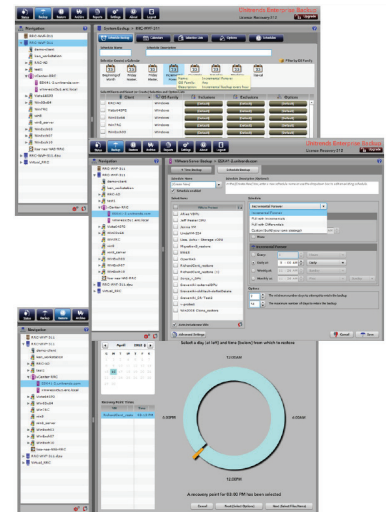

All-in-one data protection, right on your desk. All-in-one backup appliances include powerful capabilities like deduplication and in-flight encryption—features that cost extra with our competitors. Unified Data Protection™ means agent and/or agentless backup, plus image and/or file restores. And no one does Instant Recovery like Unitrends.

What puts Unitrends ahead of the pack? How about:

- **Cloud-ready Appliances.** Supports replication to a private cloud or to Unitrends No Limits Cloud™.
- **Unified Data Protection™.** Protects your physical and virtual environment.
- **Heterogeneous Support.** Protects over 100 versions of servers, storage, operating systems, hypervisors, and applications.
- **Instant Recovery.** Meet your recovery time objectives (RTO) and recover servers in minutes. Instant granular file-level recovery, too.
- **Point-in-Time Protection.** Backup as often as once every 60 seconds. Improve your recovery point objectives (RPOs) with Incremental Forever.
- **No Limits Licensing.** No per-anything fees. Lowest total cost of ownership (TCO) in the industry.
- **Easy-to-use Interface.** Intuitive, drag-and-drop.
- **Customer-Obsessed Service.** Regionally based support. Customer satisfaction rate of 98%.

“Unitrends keeps our business running, no matter what happens.”

Luke Simpson
Ward & Uptigrove

Want to see Unitrends technology in action?
Watch a demo (unitrends.com/product-demo).