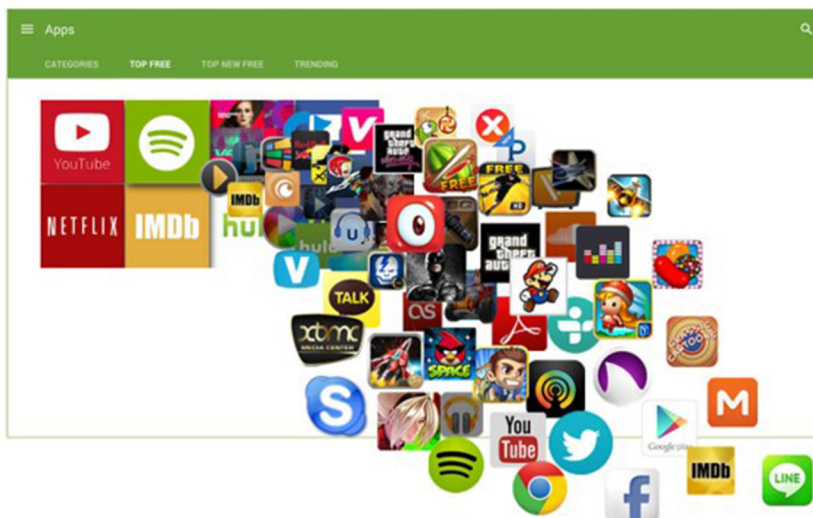

Give your TRU TOUCH display a boost

Explore a world of options on the big display. Connect X10D to your **TRU TOUCH** and download your favorite apps from the built-in Google Play Store. Use your finger to control the screen, and adjust the floating control pad that stays in view for easy access.

Customize your display for your needs.

Remove delays or confusion of trying to find the right app you need for a lesson. Completely customize the user interface home screen to make it easier than ever to quickly access your favorite and most important apps. Up to 11 slots are available to place and arrange the apps that you use during the day.

Access to over a million apps

Use the Google Play Store button to browse and install any apps you need to your X10D.

Add educational game apps, video players such as YouTube, and video conferencing apps like Skype to contact classrooms around the world.