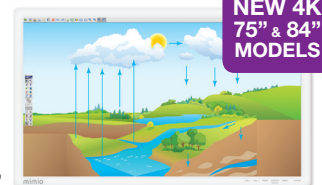

Students can use finger touch or styli to collaborate at the front of the room.

HOWARDedu 888.912.3151 | howardedu.com

mimio®
a better way to learn