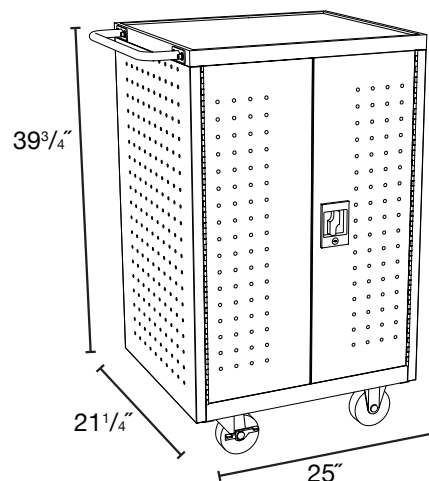

Laptop Computer Charging Station

LLTP18-B
25"W x 21¼"D x 39¾"H
Min/Max Laptop /
Chromebook:

Rear access door has
 9 outlets on each side.

- Sleek and mobile unit capable of charging and securing up to 18 Chromebooks or laptops (sold separately)
- Cabinet and tablet shelves come fully assembled.
- Measures 25"W x 21¼"D x 39¾"H
- Rack shelves are 20"W x 16"D with 12"H of top clearance
- The bottom shelf contains 4½"H top of clearance, perfect for storing accessories
- The rubber-coated dividers keep your laptops organized and protected. Each divider is 1¼" apart.
- Includes a 18-Outlet 120V/15A vertical power strip to keep your devices fully charged.
- Plenty of ventilation allows air to circulate freely through the unit.
- Includes four 4" casters, two with locking brakes.
- Locking front and rear access doors include two sets of keys
- Maximum weight capacity of 125lbs (evenly distributed)