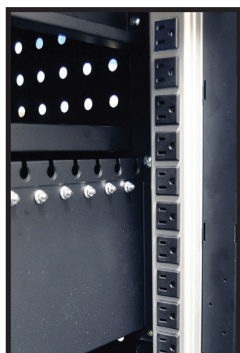

Laptop Computer Charging Station

LLTP18-B
25"W x 21¼"D x 39¾"H
Min/Max Laptop /
Chromebook:

Rear access door has
 9 outlets on each side.

- Sleek and mobile unit capable of charging and securing up to 18 Chromebooks or laptops (sold separately)
- Cabinet and tablet shelves come fully assembled.
- Measures 25"W x 21¼"D x 39¾"H
- Rack shelves are 20"W x 16"D with 12"H of top clearance
- The bottom shelf contains 4½"H top of clearance, perfect for storing accessories
- The rubber-coated dividers keep your laptops organized and protected. Each divider is 1¼" apart.
- Includes a 18-Outlet 120V/15A vertical power strip to keep your devices fully charged.
- Plenty of ventilation allows air to circulate freely through the unit.
- Includes four 4" casters, two with locking brakes.
- Locking front and rear access doors include two sets of keys
- Maximum weight capacity of 125lbs (evenly distributed)