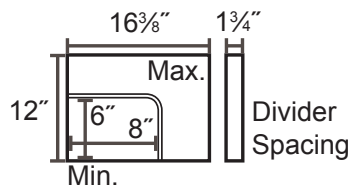

Laptop Computer Charging Station

LLTP18-B
25"W x 21¼"D x 39¾"H
Min/Max Laptop /
Chromebook:

Rear access door has
 9 outlets on each side.

- Sleek and mobile unit capable of charging and securing up to 18 Chromebooks or laptops (sold separately)
- Cabinet and tablet shelves come fully assembled.
- Measures 25"W x 21¼"D x 39¾"H
- Rack shelves are 20"W x 16"D with 12"H of top clearance
- The bottom shelf contains 4½"H top of clearance, perfect for storing accessories
- The rubber-coated dividers keep your laptops organized and protected. Each divider is 1¼" apart.
- Includes a 18-Outlet 120V/15A vertical power strip to keep your devices fully charged.
- Plenty of ventilation allows air to circulate freely through the unit.
- Includes four 4" casters, two with locking brakes.
- Locking front and rear access doors include two sets of keys
- Maximum weight capacity of 125lbs (evenly distributed)