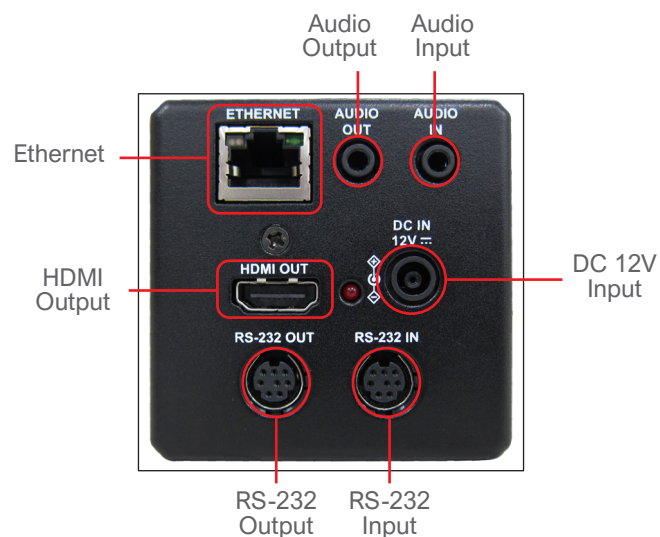

Product Specifications

Sensor	1/2.5" 8MP CMOS	Image Flip	Yes
Video Format	Resolution : 4K/1080p/720p Frame Rate : 59.94/50/29.97/25	Preset Positions	256
Video Output (HD) Interface	HDMI 2.0, Ethernet	Multiple Video Stream	H.265 4K 59.94fps H.264 1080p 59.94fps H.264 640x360 29.97fps
Optical Zoom	30x	Audio Compression Format	G.711 / AAC
Horizontal Viewing Angle	68°	Camera Control Interface	RS-232 / Ethernet
Aperture	F1.6 ~ F3.4	Camera Control Protocol	VISCA / PELCO D / ONVIF
Focal Length	4.6mm ~ 135mm	Tally Light	Yes
Shutter Speed	1/8 ~ 1/10,000 sec	PoE	PoE (IEEE802.3af)
Minimum Object Distance	1.5m (Wide/Tele)	Video Stream	RTSP / RTMP / RTMPS / MPEG-TS / SRT
Video S/N Ratio	> 50dB	Video Compression	H.265 / H.264
Minimum Illumination	0.1 lux (F1.6, 50IRE, 30fps)	Audio in	Line In/Mic In, Phone Jack 3.5mm x1
Focus System	Auto, Manual	Audio Out	Line Out, Phone Jack 3.5mm x1 Ethernet / HDMI
Gain Control	Auto, manual	DC IN	12V +/- 20%
White Balance	Auto, manual	Power Consumption	Power On : 8.8W Standby : 2.4W
Exposure Control	Auto, manual	Weight	1 kg
WDR	Yes	Dimension	170 x 67 x 67 mm (6.7" x 2.6" x 2.6")
3D NR	Yes		

I/O CONNECTIONS

Lumens®
Your Success...Our Passion!

www.MyLumens.com

Lumens Integration, Inc.
4116 Clipper Court
Fremont, CA, 94538
Phone : 888.542.3235
Fax : 510.252.1389

Lumens Europe
De Nayerstraat 17 9470
Denderleeuw Belgium
Phone : +32 473 58 38 95
Fax : +32 (0) 2 452 76 00