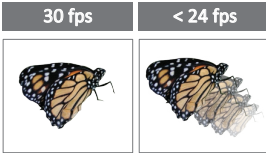

Built-in Power

A stable power supply provides a constant image and data flow.

Anti-Reflection

With the Lumens™ side lamp gooseneck design, the direction of the light source can be adjusted according to the environment in order to prevent reflections.

Instant Image Adjustment

An Auto Tune button adjusts the clarity, brightness, and color according to the actual environment automatically. A new image process technology speeds up its function so that the image adjustment becomes more efficient.

Extremely Smooth Dynamic Image

With 30fps capture every tiny movement during playback without delays.

Joint-free Gooseneck

Highly flexible and joint-free gooseneck design ensures smooth quality without vibration, easy to use, and a 360° viewing angle.