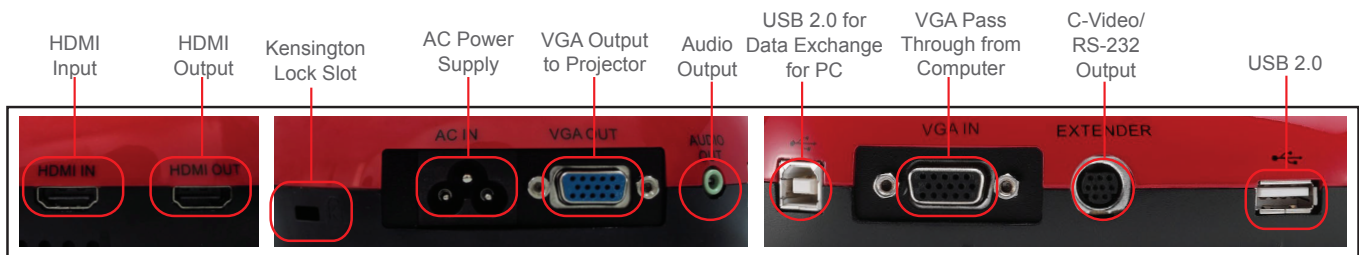

User Interface

Lumens™
Brilliance by Design