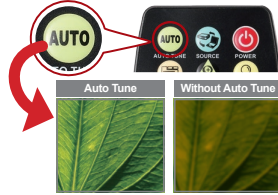

Key Features

- Full HD 1080p output resolution with 30fps
- 20 times variable zoom ratio (10x optical zoom with 2x sensor zoom)
- VGA input/output, HDMI input/output
- Built-in microphone
- One-touch synchronous audio/ video recording
- Compatible with USB flash drives, expandable to 4TB
- Jointless, highly flexible gooseneck
- Plug & Play and compatible with all major whiteboard brands
- Unique image optimization auto-tune button
- Innovative built-in power supply
- Rigid lens provides protection from abnormal operation
- 5 year warranty

Built-in Power

A stable power supply provides a constant image and data flow.

Anti-Reflection

With the Lumens™ side lamp gooseneck design, the direction of the light source can be adjusted according to the environment in order to prevent reflections.

Instant Image Adjustment

An Auto Tune button adjusts the clarity, brightness, and color according to the actual environment automatically. A new image process technology speeds up its function so that the image adjustment becomes more efficient.