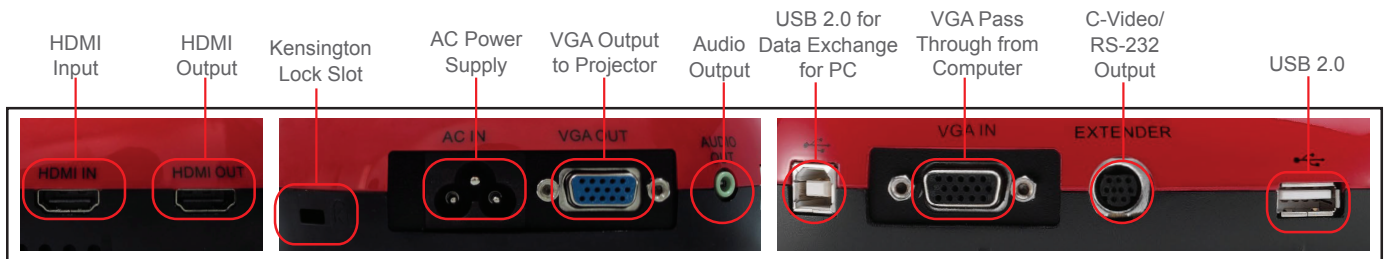

User Interface

Lumens™
Brilliance by Design

HOWARD™

888.912.3151 | howardcomputers.com