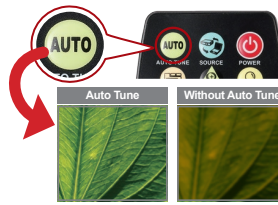

### Built-in Power External Power

### Built-in Power

A stable power supply provides a constant image and data flow.

## Instant Image Adjustment

An Auto Tune button adjusts the clarity, brightness, and color according to the actual environment automatically. A new image process technology speeds up its function so that the image adjustment becomes more efficient.