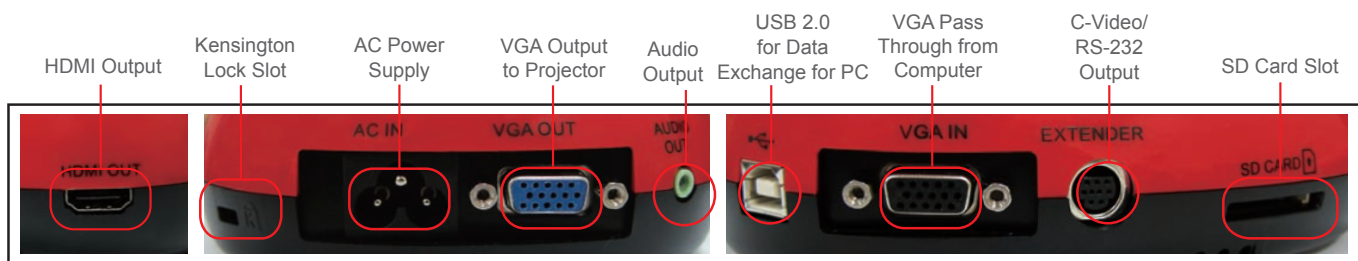

User Interface

Lumens™
Brighter Teaching

HOWARDedu
888.912.3151 | howard.edu.com