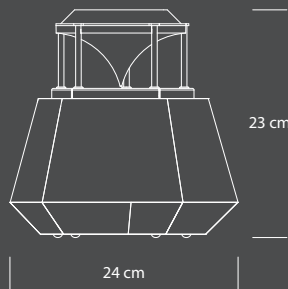

AUDIO

Frequency Response 80 Hz - 20 kHz
Output 45 W @ 8 Ω
Loudness 85 dB
Signal to noise ratio (typical) 106 dB

CONNECTIONS

Inputs 1 x AUX, 3.5 mm stereo
Output 1 x AUX, 3.5 mm stereo, mixed
Professional level Bluetooth chip. Range up to 25 m.

IN THE BOX

Certes PentaClass speaker
Power supply 19 V 2A
Power cord
Remote control with battery
Fixation bracket with screws
Safety wire
Plate for false ceiling

Flange
Microphone
Lanyard
USB charger 5V1A
Micro USB cable 1.2m
User's manual

MICROPHONE

Transmitting frequency: 2.4 Ghz
Battery type: rechargeable via USB
Battery life: 7 hours
Operating range: Up to 15m
Dimensions: 2.5 x 6.0 x 1.3 cm
(0.79" x 2.36" x 0.40")
Weight: 22g/0.71oz

HOWARDedu

888.912.3151 | howardedu.com