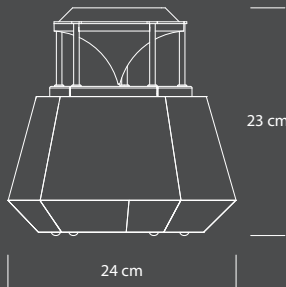

TECHNICAL SPECIFICATIONS

AUDIO

Frequency Response 80 Hz - 20 kHz
Output 45 W @ 8 Ω
Loudness 85 dB
Signal to noise ratio (typical) 106 dB

CONNECTIONS

Inputs 1 x AUX, 3.5 mm stereo
Output 1 x AUX, 3.5 mm stereo, mixed

IN THE BOX

Certes PentaClass speaker
Power supply 19 V 2A
Power cord
Remote control with battery
Fixation bracket with screws

Flange
Plate for false ceiling
Safety wire
User's manual

HOWARDedu

888.912.3151 | howardedu.com