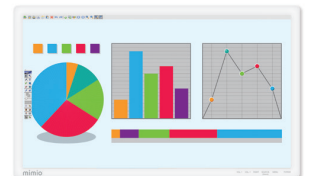

Use finger touch or styli to collaborate at the front of the room.