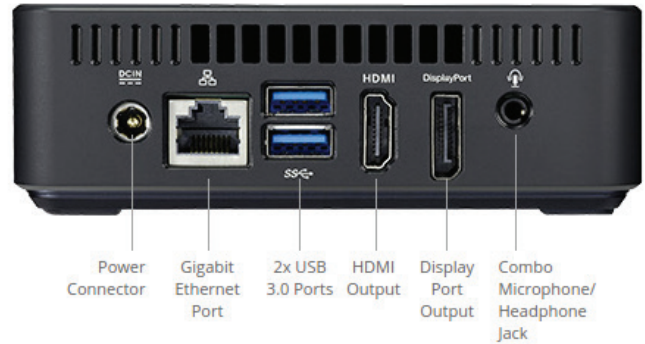

ASUS Chromebox

Technical Specifications

Operating System

Chrome OS

CPU

Intel® Core™ i7-4600U Processor
or Intel® Core™ i3-4010U Processor
or Intel® Celeron 2955U Processor

Chipset

Integrated Graphic
Intel® HD Graphics 4000/4400 *

Memory

2 GB Up to 4 GB
Dual Channel, DDR3 at 1600MHz

Storage

16GB SSD

Wireless Data Network

802.11 a/b/g/n, Bluetooth V4.0

LAN

10/100/1000 Mbps

Power Supply

65 W Power adaptor

Side I/O Ports

1 x 2 -in-1 Card Reader
1 x Kensington Lock

Front I/O Ports

2 x USB 3.0 *

Back I/O Ports

2 x USB 3.0
1 x HDMI
1 x RJ45 LAN
1 x DC-in
1 x Display
1 x Audio Jack(s)
Card Reader
2 -in-1: SD/ MMC

Dimensions

4.88 x 4.88 x 1.65 inch (WxDxH)

Weight

0.6 kg (1.32 lb)

Color

Midnight Blue

*Integrated - Intel® HD Graphics 4400 supports with Intel® Core™ i7-4600U and i3-4010U Processors only

*2 x Front USB3.0 with BC1.2 capability