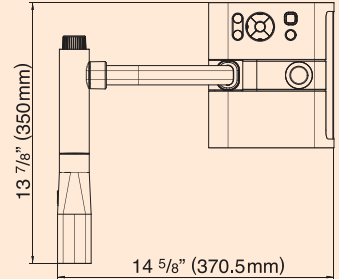

Design and specifications are subject to change without prior notice.

The images on this brochure are simulated.

"ELMO" is a trademark or registered trademark of ELMO COMPANY, LIMITED.

Other brand names and product names may be trademarks or registered trademarks of their respective owners.

Profile

What is a Document Camera?

Please visit our new website introducing you to the useful and effective ways of using the document camera. Let's start ICT in education with the document camera!

<http://www.elmo.co.jp/doc-cam/>

ELMO's Helping to Provide a Greener Future for Our Children

The ELMO products comply with RoHS Directive 2002/95/EC (Restriction Of the use of certain Hazardous Substances in electronic equipment). This compliance helps to ensure a healthier and greener environment for all our children.

世界の子どもに
ワクチンを
日本委員会

JCV
Japan Committee
Vaccines for
the World's Children

ISO 9001
ISO 14001

ELMO
FOCUS ON THE FUTURE

+

HOWARD^{TM}
TECHNOLOGY SOLUTIONS

1.888.912.3151 | www.howard.com