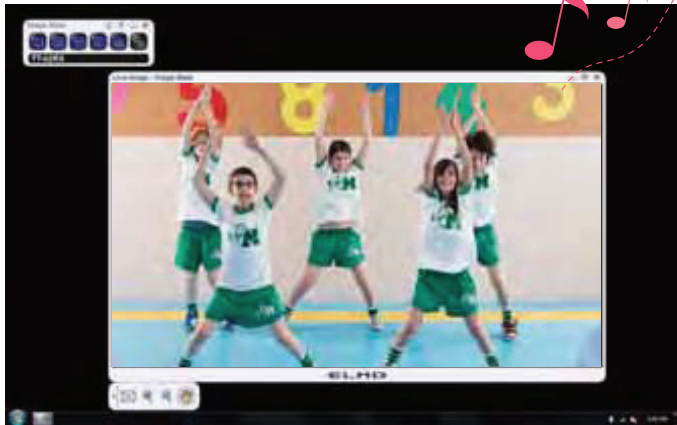

The specially designed lens allows the TT-02RX to capture up to a full 11" x 17" spread.

Entire documents can be shown.

Precise manual manipulation can be shown easily.

Supplied Image Mate Software

Seize the moment.

Annotation Tool

The supplied Image Mate software offers an alternative to using an interactive white board. By utilizing Image Mate's annotation tools, you can draw lines, shapes and even write on the image with the free hand "pen" function.