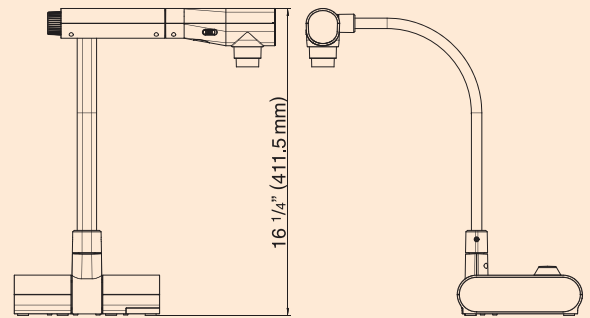

Design and specifications are subject to change without prior notice.

The images on this brochure are simulated.

"ELMO" is a trademark or registered trademark of ELMO COMPANY, LIMITED.

Other brand names and product names may be trademarks or registered trademarks of their respective owners.

Profile

What is a Document Camera?

Please visit our new website introducing you to the useful and effective ways of using the document camera. Let's start ICT in education with the document camera!

<http://www.elmo.co.jp/doc-cam/>

ELMO's Helping to Provide a Greener Future for Our Children

The ELMO products comply with RoHS Directive 2002/95/EC (Restriction Of the use of certain Hazardous Substances in electronic equipment). This compliance helps to ensure a healthier and greener environment for all our children.

世界の子どもに
ワクチンを
日本委員会

JCV
Japan Committee
Vaccines for
the World's Children

ISO 9001
ISO 14001

ELMO
FOCUS ON THE FUTURE

+

HOWARD^{TM}
TECHNOLOGY SOLUTIONS

1.888.912.3151 | www.howard.com