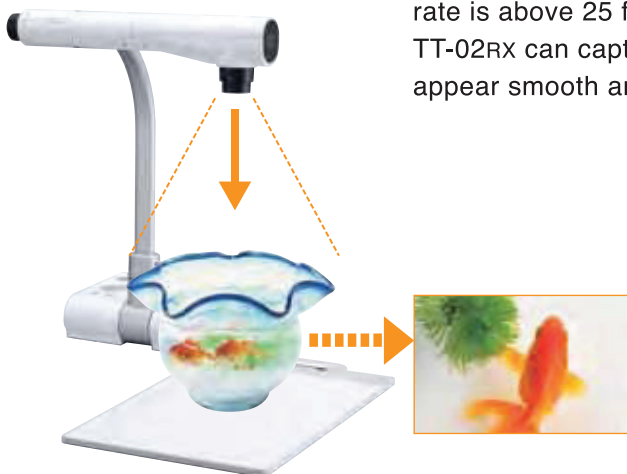

*Share exciting moments
with the whole class!*

TT-02 RX

Teacher's + Choice

*The Ideal Tool for Great Education.
Both Teachers and Students Will Love It!*

Do you have challenges keeping your students attention?
Are you pressed for time?
Then the TT-02RX is a simple yet powerful solution!

You Can Show Moving Objects

Standard NTSC TV systems run at 30 fps (frames per second). When the frame rate is above 25 fps, the human eye will recognize it as "full-motion Video." The TT-02RX can capture images up to 30 fps; this will enable moving objects to appear smooth and natural.

30 frames/sec

15 frames/sec

Smooth

Great Benefits for Teachers

Remote Control "FROSTY"

The ergonomic remote control puts lesson enhancing features at the teacher's fingertips. The unique infra-red receiver receives signals from a distance of up to 23 feet in any direction, enabling you to control the TT-02RX from anywhere in the classroom.