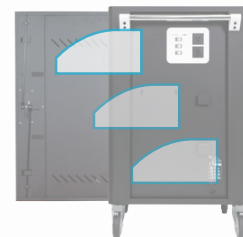

AVerCharge C30i

30 Device Smart Charging Cart

Built for 30 devices

Charge up to 30 Chromebooks, laptops, or tablets up to a 15" screen.

Slide-out Shelves

Slide-out shelves make placing and pulling devices easy, comfortable, and safe.

Compact Design

At only 27" wide, the C30i footprint is small without lacking in capacity. The C30i leaves more classroom real estate while managing your 1-to-1 devices.

Extra-large Slot Design

At 1.34" wide by 15" deep, the C30i can accommodate most Chromebooks, laptops, or tablets in most protective cases.

Specifications

Device Capacity	30	Cart Dimension	H = 103.7cm (40.83") W = 68.6cm (27.01") D = 63.7cm (25.08")
Slot Size	H = 26cm (10.24") W = 3.4cm (1.34") D = 38cm (14.96")	Package Dimension	H = 121.5cm (47.83") W = 76.6cm (30.16") D = 73.6cm (28.98")
Supported Devices	Chromebooks/Laptops/ Tablets up to 15"	Net weight	76kg (168lbs)
Charging Type	Power receptacle	Gross weight	96kg (212lbs)
External Power Outlets	2	Cable Management	Individual AC adapter compartments and cable clips
LED Indicator	Status LED (x3): Solid Blue: Regular Charging	Power Specification	AC IN: 100-120V ~ 50/60Hz, 12A 200-240V ~ 50/60Hz, 8A PWR Strip 40-Port Total 100-120V ~ 50/60Hz, 8A 200-240V ~ 50/60Hz, 6A Outlet 2-Port Total 100-120V ~ 50/60Hz, 4A 200-240V ~ 50/60Hz, 2A
Sync Type	N/A	Security	Front door: 3 point mechanism
Sliding Shelves	Yes	Casters	5" casters x 4 2 among are lockable
Divider type	Metal bar	Security Hook	Yes
Foam on Bar	Yes	Fan	N/A
Warranty	10 years cart and tray 5 years electrical components	Shipping Information	40' --> 47 pcs 40'H --> 94 pcs
Adapter Holder Dimension(external)	H = 80 mm W =177.5 mm D =160 mm		