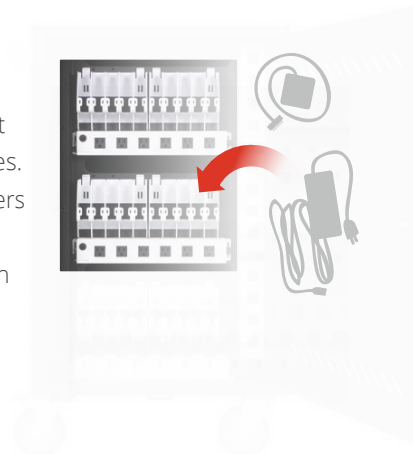

Compact Design

At only 27" wide, the C30i footprint is small without lacking in capacity. The C30i leaves more classroom real estate while managing your 1-to-1 devices.

Extra-large Slot Design

At 1.34" wide by 15" deep, the C30i can accommodate most Chromebooks, laptops, or tablets in most protective cases.

Intelligent Charging

C30i monitors all 30 devices in groups of 10 and determines the best charging sequence. With no programming required, the C30i ensures safe and efficient charging for all devices saving time and money.

Easy Cable Management

The C30i includes an efficient cable management system that eliminates a "rats nest" of cables. Individual slots for power adapters help keep cables clean and organized. Wide space between outlets accommodates most plug-in adapters.