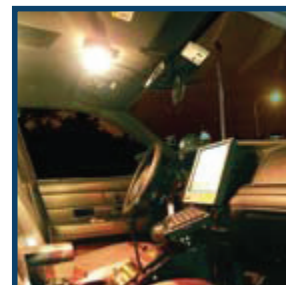

K9 Transport

Designed for officers and their canine partners with safety, comfort, visibility and space in mind.

Lighting Solutions

Lighting Fixtures

Magnafire®, FX®, and other fixtures are designed to deliver the best visual illumination on the scene. High-Intensity light output, durability, and efficiency - all from these proven products.

Lighting Mounts

We offer a complete line of vehicle mounts including: telescoping poles, tripods & portables, brow mounts, body mounts, and fixed mounts.

Vehicle Interior Lighting

Slim profile interior lighting options allow for tactical use of mobile workspaces even at night.