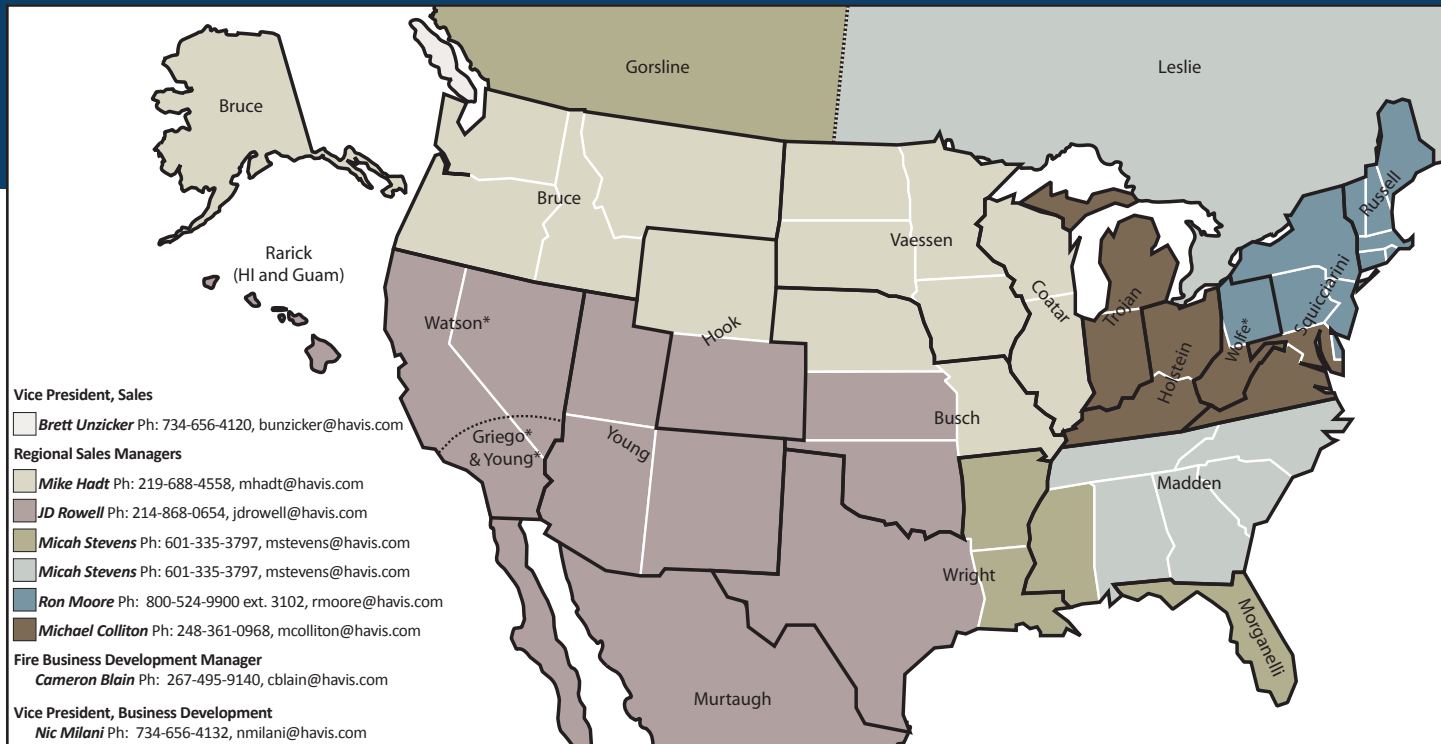

Lighting Mounts

We offer a complete line of vehicle mounts including: telescoping poles, tripods & portables, brow mounts, body mounts, and fixed mounts.

Vehicle Interior Lighting

Slim profile interior lighting options allow for tactical use of mobile workspaces even at night.