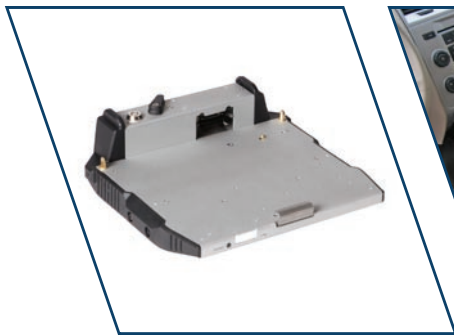

Mobile Workforce Solutions by Havis

Defining the mobile workspace. Delivering comfort, safety and quality, Havis offers a complete line of products that helps maximize mobile worker productivity.

Computing Solutions